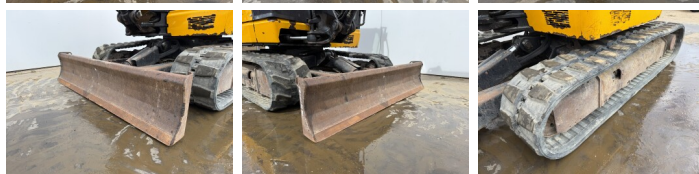

Opties

???????