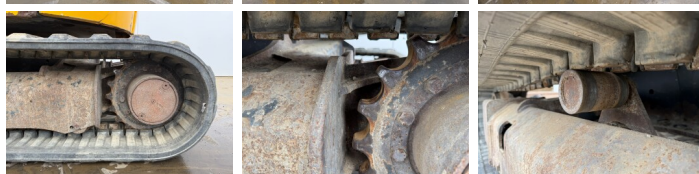

Opties

???????