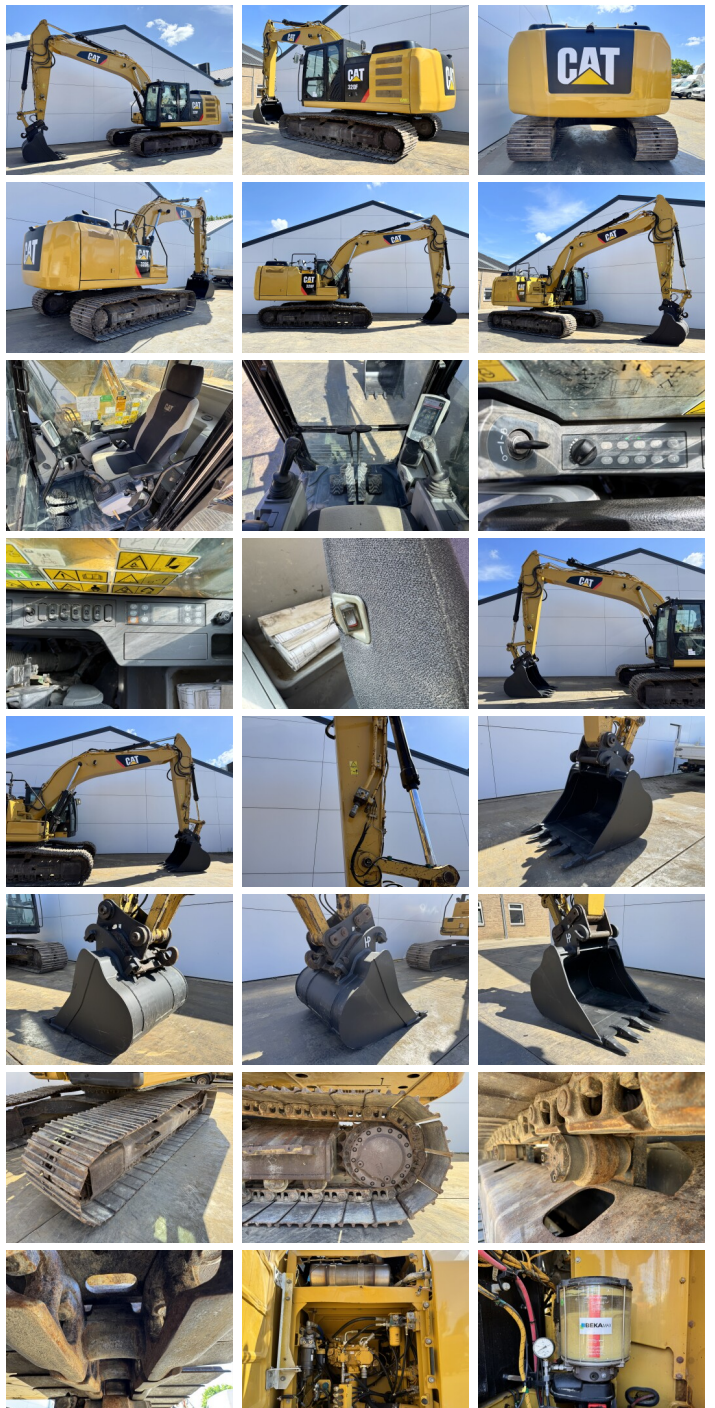

Caterpillar

Caterpillar 320FL

€ 64.500???

2017
BM007606
5.922

Algemeen

320FL
 Veldhoven, Netherlands
 CE + EPA
 Available at Boss Machinery! This Caterpillar 320FL Excavators from 2017 has an engine power of 122 kW and counts 5922 operational hours. The total weight of this Caterpillar 320FL is 21400 kg and the dimensions are 9.55 x 3.17 x 3.06. Furthermore, this 320FL is equipped with Camera, Radio, Heated Seat,
 The Caterpillar Excavators also has a CE + EPA marking. Do you want more information or do you want to try the Caterpillar 320FL at our yard? Please let us know.

Maten / Gewichten

9.55 x 3.17 x 3.06
21400

Motor informatie

Caterpillar
C4.4
4
122

Banden / Rupsen

60
10
20
80 cm

Opties

Camera