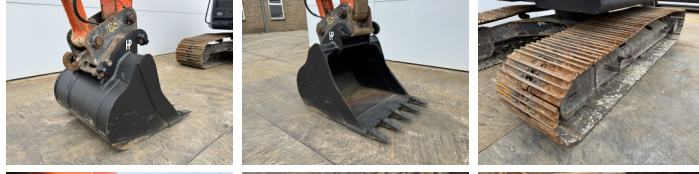

Hitachi

Hitachi ZX225USLC-5B

€ 52.500???

2016
BM007614
6.058

Algemeen

ZX225USLC-5B
 Veldhoven, Netherlands
 CE + EPA
 Available at Boss Machinery! This Hitachi ZX225USLC-5B Excavators from 2016 has an engine power of 122 kW and counts 6058 operational hours. The total weight of this Hitachi ZX225USLC-5B is 25900 kg and the dimensions are 9.09 x 3.19 x 3.02. Furthermore, this ZX225USLC-5B is equipped with Camera, Radio, Heated Seat, ?????.
 The Hitachi Excavators also has a CE + EPA marking. Do you want more information or do you want to try the Hitachi ZX225USLC-5B at our yard? Please let us know.

Maten / Gewichten

9.09 x 3.19 x 3.02
25900

Motor informatie

Isuzu
AM-4HK1X
4
122

Banden / Rupsen

70
10
20
80 cm

Opties

Camera