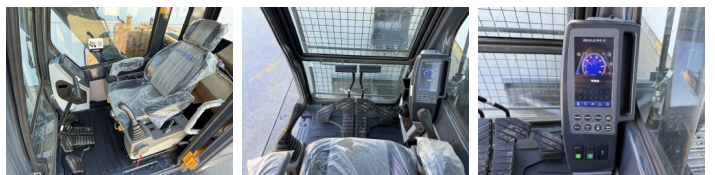

Hyundai

Hyundai R85A

€ 34.500???

2026
BM007432
5

Algemeen

R85A
Veldhoven, Netherlands
Available at Boss Machinery! This Hyundai R85A Excavators from 2026 has an engine power of 57 kW and counts 5 operational hours. The total weight of this Hyundai R85A is 8100 kg and the dimensions are 6.09 x 2.28 x 2.73. Furthermore, this R85A is equipped with Radio, Do you want more information or do you want to try the Hyundai R85A at our yard? Please let us know.

Maten / Gewichten

8100
6.09 x 2.28 x 2.73

Motor informatie

4
57

Banden / Rupsen

100
100
100
45 cm

Opties

Radio