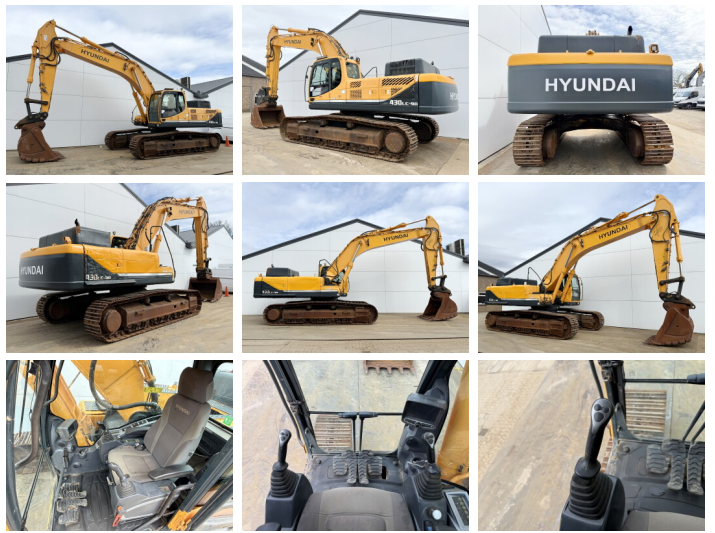

Hyundai

Hyundai R430LC

€ 47.500???

2014
BM007373
9.072

Algemeen

R430LC
 Veldhoven, Netherlands
 CE
 Available at Boss Machinery! This Hyundai R430LC Excavators from 2014 has an engine power of 218 kW and counts 9072 operational hours. The total weight of this Hyundai R430LC is 44122 kg and the dimensions are 11.28 x 3.39 x 3.41 . Furthermore, this R430LC is equipped with . The Hyundai Excavators also has a CE marking. Do you want more information or do you want to try the Hyundai R430LC at our yard? Please let us know.

Maten / Gewichten

11.28 x 3.39 x 3.41
44122

Motor informatie

Cummins
QSL9
6
218

Banden / Rupsen

25
40
40
60

Opties

?????? ??????