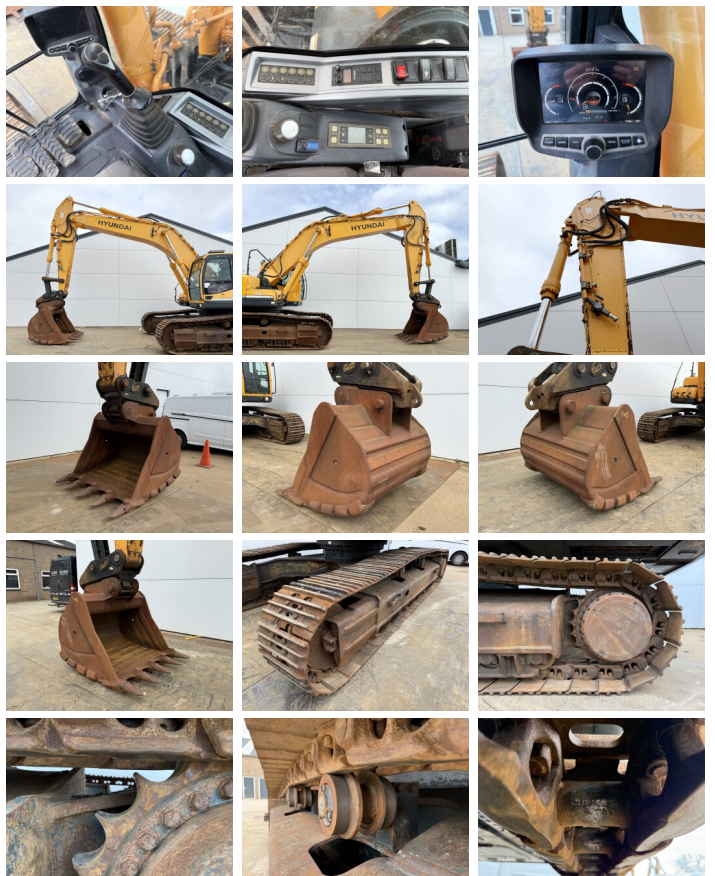

Hyundai

Hyundai R430LC

€ 47.500???

2014
BM007373
9.072

Algemeen

R430LC
 Veldhoven, Netherlands
 CE
 Available at Boss Machinery! This Hyundai R430LC Excavators from 2014 has an engine power of 218 kW and counts 9072 operational hours. The total weight of this Hyundai R430LC is 44122 kg and the dimensions are 11.28 x 3.39 x 3.41 . Furthermore, this R430LC is equipped with . The Hyundai Excavators also has a CE marking. Do you want more information or do you want to try the Hyundai R430LC at our yard? Please let us know.

Maten / Gewichten

11.28 x 3.39 x 3.41
44122

Motor informatie

Cummins
QSL9
6
218

Banden / Rupsen

25
40
40
60

Opties

?????? ??????