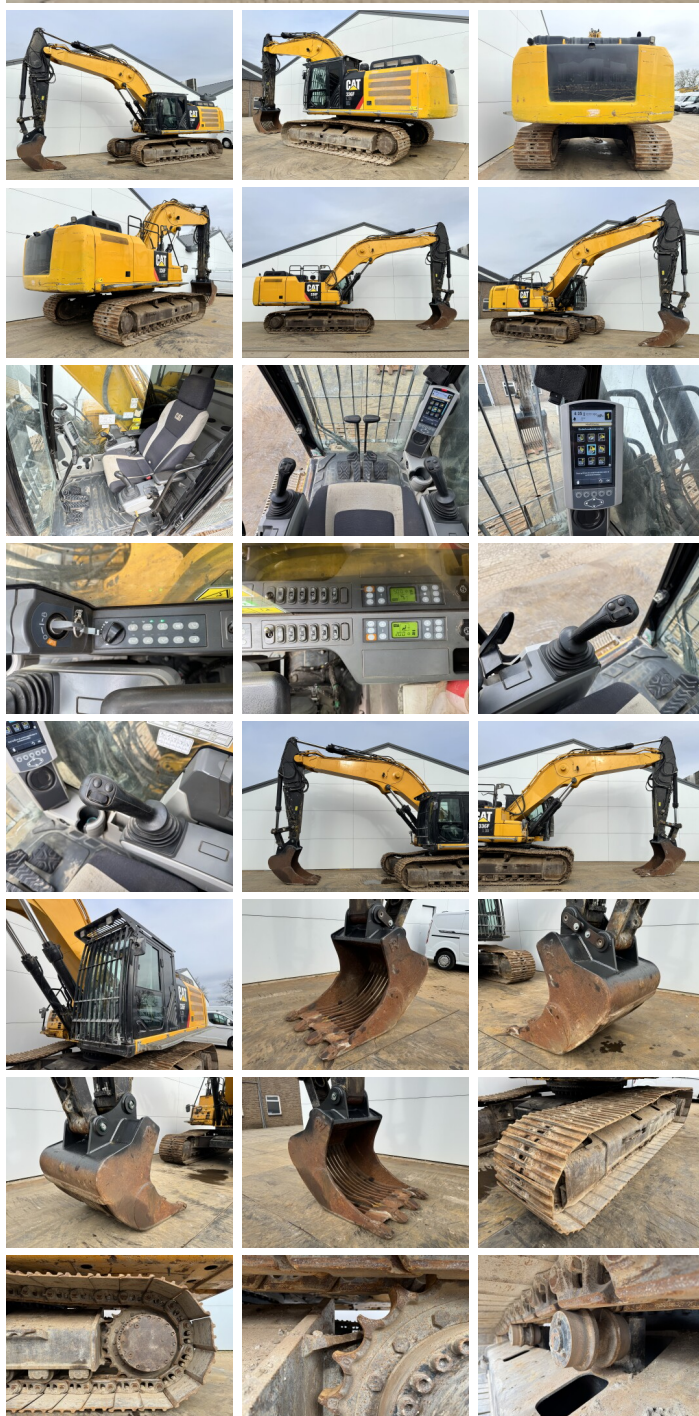

Caterpillar

Caterpillar 336FL

€ 72.500???

2018
BC000314
12.730

Algemeen

336FL
 Veldhoven, Netherlands
 CE + EPA
 Available at Boss Machinery! This Caterpillar 336FL Excavators from 2018 has an engine power of 234 kW and counts 12730 operational hours. The total weight of this Caterpillar 336FL is 37780 kg and the dimensions are 11.15 x 3.39 x 3.50. Furthermore, this 336FL is equipped with Radio, ?????. The Caterpillar Excavators also has a CE + EPA marking. Do you want more information or do you want to try the Caterpillar 336FL at our yard? Please let us know.

Maten / Gewichten

37780
11.15 x 3.39 x 3.50

Motor informatie

Caterpillar
C9.3B
6
234

Banden / Rupsen

40
30
70
80 cm

Opties

Radio