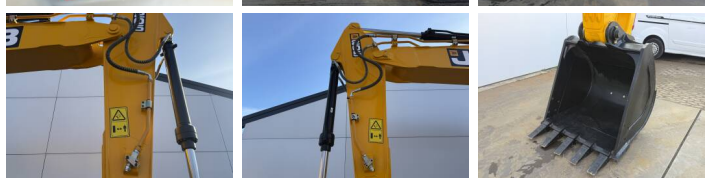

Motor informatie

Cummins
6BT5.9C
6
104