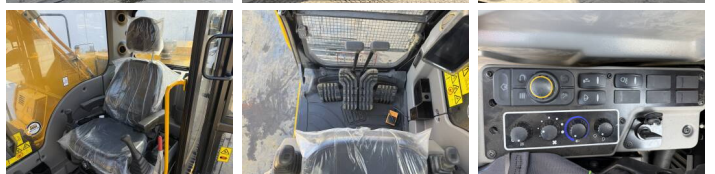

## Algemeen

205 \*2026 Model\*  
Veldhoven, Netherlands  
NOT FOR SALE IN EU / NO CE MARK  
Available at Boss Machinery! This - 205 \*2026 Model\* Excavators from 2026 has an engine power of 104 kW and counts 5 operational hours. The total weight of this - 205 \*2026 Model\* is 20500 kg and the dimensions are 9.57 x 2.78 x 3.22. Furthermore, this 205 \*2026 Model\* is equipped with Radio, ?????. The - Excavators also has a NOT FOR SALE IN EU / NO CE MARK marking. Do you want more information or do you want to try the - 205 \*2026 Model\* at our yard? Please let us know.