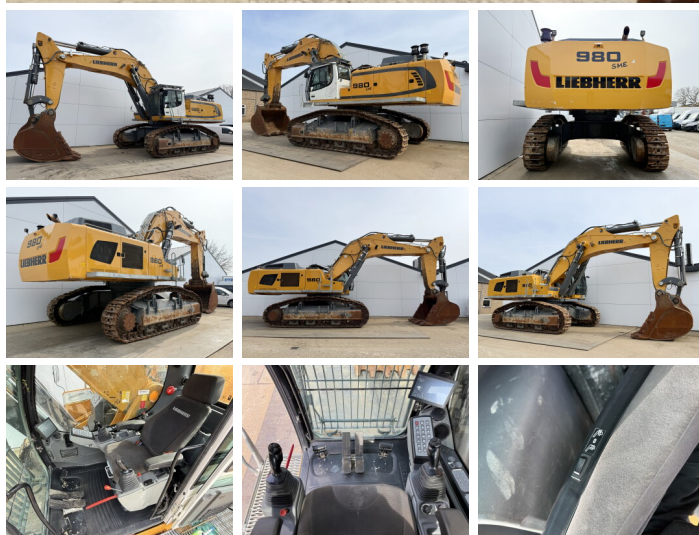

Liebherr

Liebherr R980S-HD SME

€ 385.000???

2022
BM007121
4.303

Algemeen

R980S-HD SME
 Veldhoven, Netherlands
 SME = Super Mass
 Excavation. Extra Weight,
 Extra Power, Maximum
 Productivity.

Overig

Certificaat
 CE

Available at Boss Machinery! This Liebherr R980S-HD SME Excavators from 2022 has an engine power of 420 kW and counts 4303 operational hours. The total weight of this Liebherr R980S-HD SME is 98000 kg and the dimensions are 7.50 x 4.50 x 4.00. Furthermore, this R980S-HD SME is equipped with Camera, Radio, Heated Seat, ?????? ??????. The Liebherr Excavators also has a CE marking. Do you want more information or do you want to try the Liebherr R980S-HD SME at our yard? Please let us know.

Maten / Gewichten

7.50 x 4.50 x 4.00
98000

Motor informatie

Liebherr
D9508 A7 SCR
8
420

Banden / Rupsen

80
80
80

Opties

Camera