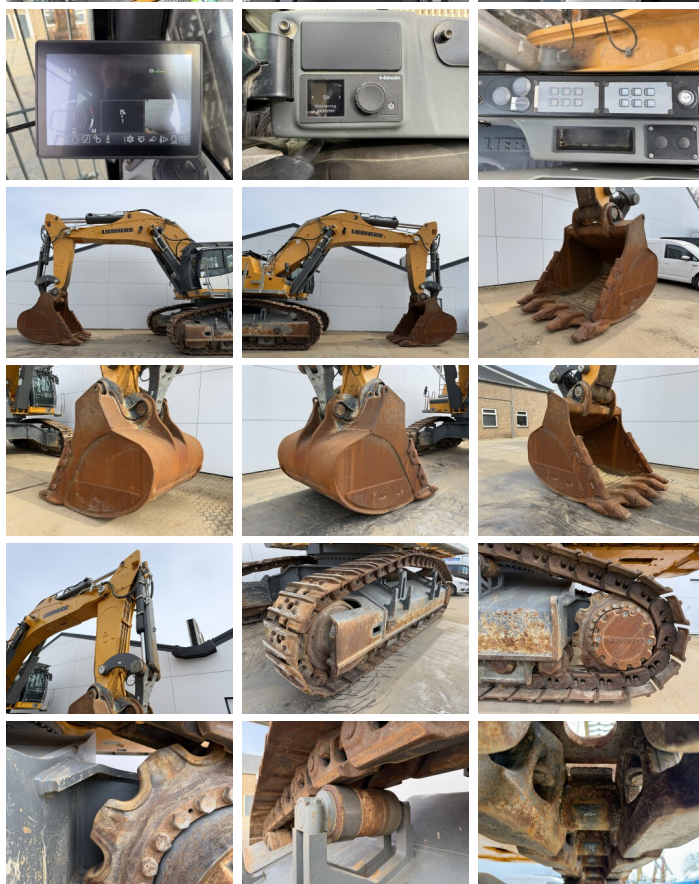

Liebherr

Liebherr R980S-HD SME

€ 385.000???

2022
BM007121
4.303

Algemeen

R980S-HD SME
 Veldhoven, Netherlands
 SME = Super Mass
 Excavation. Extra Weight,
 Extra Power, Maximum
 Productivity.

Overig

Certificaat
 CE

Available at Boss Machinery! This Liebherr R980S-HD SME Excavators from 2022 has an engine power of 420 kW and counts 4303 operational hours. The total weight of this Liebherr R980S-HD SME is 98000 kg and the dimensions are 7.50 x 4.50 x 4.00. Furthermore, this R980S-HD SME is equipped with Camera, Radio, Heated Seat, ?????? ??????. The Liebherr Excavators also has a CE marking. Do you want more information or do you want to try the Liebherr R980S-HD SME at our yard? Please let us know.

Maten / Gewichten

7.50 x 4.50 x 4.00
98000

Motor informatie

Liebherr
D9508 A7 SCR
8
420

Banden / Rupsen

80
80
80

Opties

Camera