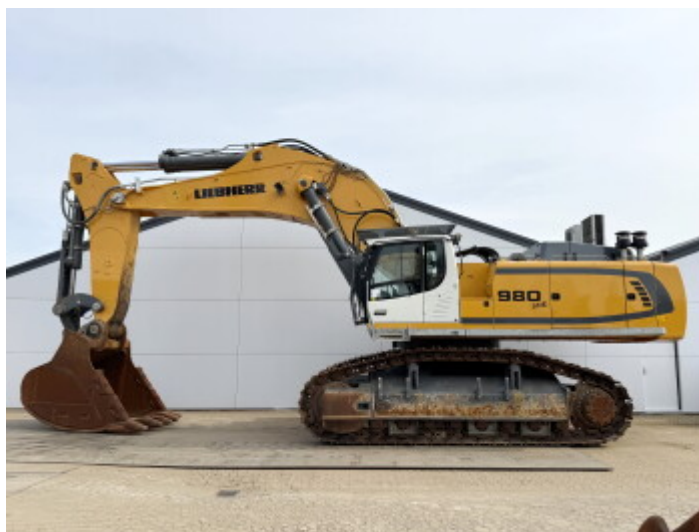

Liebherr

Liebherr R980S-HD SME

€ 385.000???

2022
BM007121
4.303

Algemeen

R980S-HD SME
 Veldhoven, Netherlands
 SME = Super Mass
 Excavation. Extra Weight,
 Extra Power, Maximum
 Productivity.

Overig

Certificaat
 CE

Available at Boss Machinery! This Liebherr R980S-HD SME Excavators from 2022 has an engine power of 420 kW and counts 4303 operational hours. The total weight of this Liebherr R980S-HD SME is 98000 kg and the dimensions are 7.50 x 4.50 x 4.00. Furthermore, this R980S-HD SME is equipped with Camera, Radio, Heated Seat, ?????? ??????. The Liebherr Excavators also has a CE marking. Do you want more information or do you want to try the Liebherr R980S-HD SME at our yard? Please let us know.

Maten / Gewichten

7.50 x 4.50 x 4.00
98000

Motor informatie

Liebherr
D9508 A7 SCR
8
420

Banden / Rupsen

80
80
80

Opties

Camera