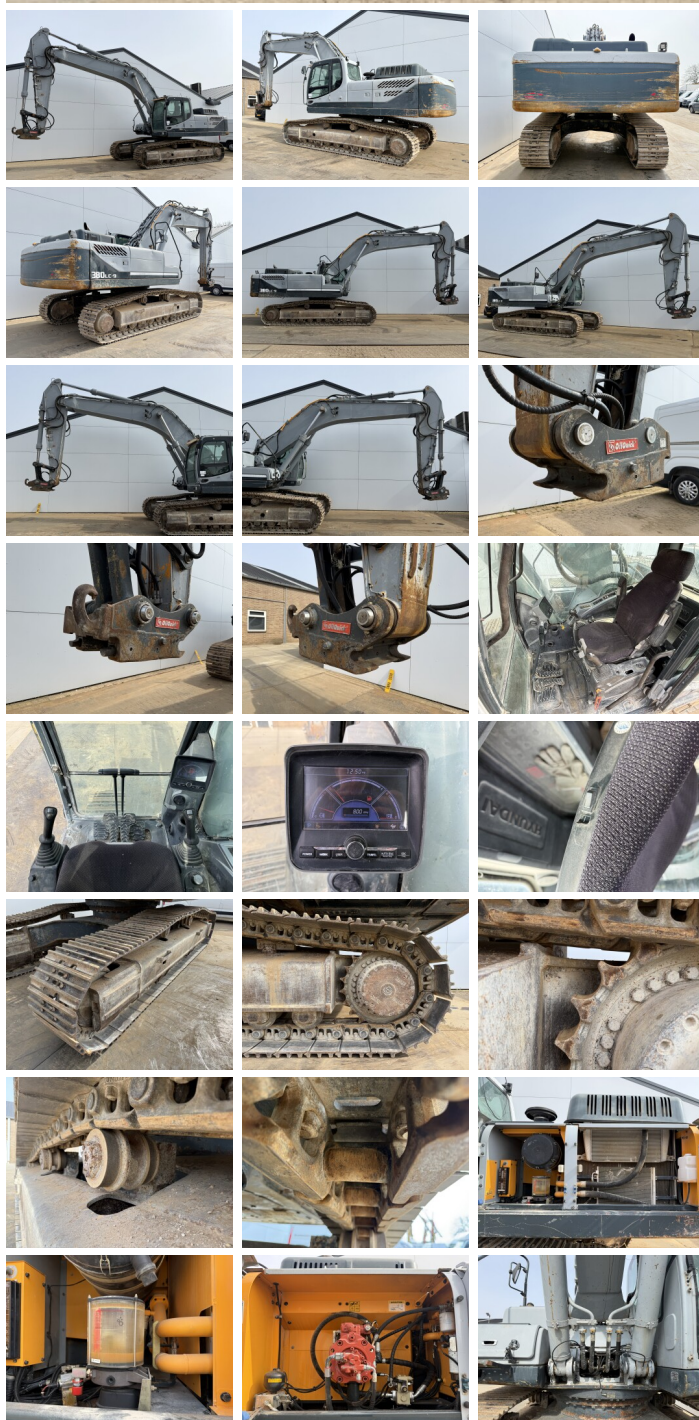

Banden / Rupsen

70
70