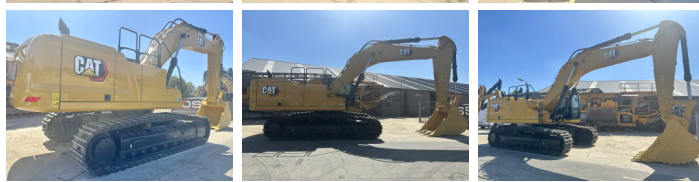

Caterpillar

Caterpillar 350

€ 249.500???

2022
 BM007406
 5

Algemeen

350
 Veldhoven, Netherlands
 Available at Boss Machinery! This Caterpillar 350 Excavators from 2022 has an engine power of 308 kW and counts 5 operational hours. The total weight of this Caterpillar 350 is 47600 kg and the dimensions are 11.90 x 3.34 x 4.10. Furthermore, this 350 is equipped with Camera, Radio. Do you want more information or do you want to try the Caterpillar 350 at our yard? Please let us know.

Maten / Gewichten

11.90 x 3.34 x 4.10
 47600

Motor informatie

Caterpillar
 C9.3B
 6
 308

Banden / Rupsen

100
 100
 100
 60 cm

Opties

Camera
 Radio