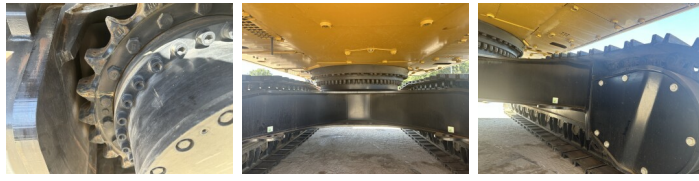

Caterpillar

Caterpillar 350

€ 249.500???

2022
 BM007406
 5

Algemeen

350
 Veldhoven, Netherlands
 Available at Boss Machinery! This Caterpillar 350 Excavators from 2022 has an engine power of 308 kW and counts 5 operational hours. The total weight of this Caterpillar 350 is 47600 kg and the dimensions are 11.90 x 3.34 x 4.10. Furthermore, this 350 is equipped with Camera, Radio. Do you want more information or do you want to try the Caterpillar 350 at our yard? Please let us know.

Maten / Gewichten

11.90 x 3.34 x 4.10
 47600

Motor informatie

Caterpillar
 C9.3B
 6
 308

Banden / Rupsen

100
 100
 100
 60 cm

Opties

Camera
 Radio