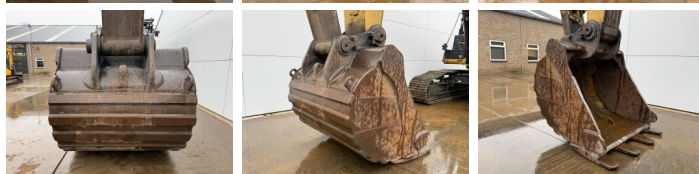

Banden / Rupsen

70
60
60
75 cm