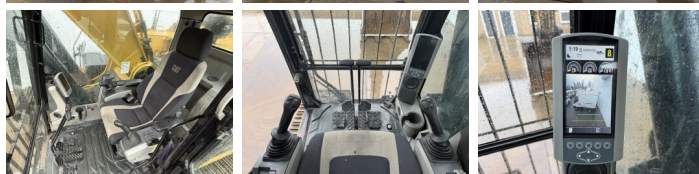

Algemeen

349ELME
Veldhoven, Netherlands
CE
Available at Boss Machinery! This Caterpillar 349ELME Excavators from 2015 has an engine power of 317 kW and counts 18900 operational hours. The total weight of this Caterpillar 349ELME is 52200 kg and the dimensions are 11.77 x 3.64 x 4.08. Furthermore, this 349ELME is equipped with Camera, Radio, Heated Seat, ?????. The Caterpillar Excavators also has a CE marking. Do you want more information or do you want to try the Caterpillar 349ELME at our yard? Please let us know.