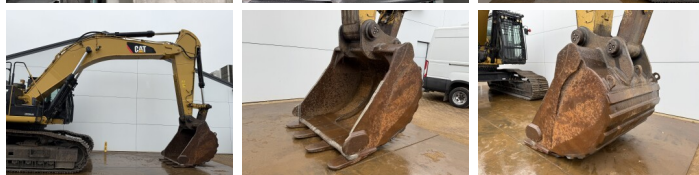

Motor informatie

Caterpillar
C13
6
317