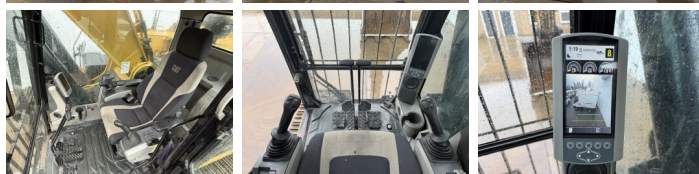

Caterpillar

Caterpillar 349ELME

€ 72.500???

2015
BM007249
18.900

Algemeen

349ELME
Veldhoven, Netherlands
CE
Available at Boss Machinery! This Caterpillar 349ELME Excavators from 2015 has an engine power of 317 kW and counts 18900 operational hours. The total weight of this Caterpillar 349ELME is 52200 kg and the dimensions are 11.77 x 3.64 x 4.08. Furthermore, this 349ELME is equipped with Camera, Radio, Heated Seat, ?????. The Caterpillar Excavators also has a CE marking. Do you want more information or do you want to try the Caterpillar 349ELME at our yard? Please let us know.

Maten / Gewichten

11.77 x 3.64 x 4.08
52200

Motor informatie

Caterpillar
C13
6
317

Banden / Rupsen

70
60
60
75 cm

Opties

Camera