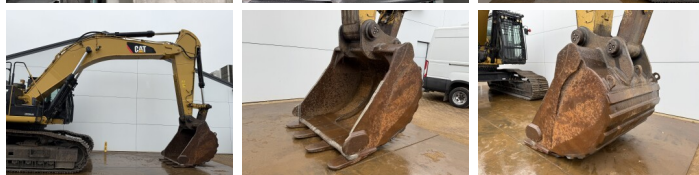

Caterpillar

Caterpillar 349ELME

€ 72.500???

2015
BM007249
18.900

Algemeen

349ELME
Veldhoven, Netherlands
CE
Available at Boss Machinery! This Caterpillar 349ELME Excavators from 2015 has an engine power of 317 kW and counts 18900 operational hours. The total weight of this Caterpillar 349ELME is 52200 kg and the dimensions are 11.77 x 3.64 x 4.08. Furthermore, this 349ELME is equipped with Camera, Radio, Heated Seat, ?????. The Caterpillar Excavators also has a CE marking. Do you want more information or do you want to try the Caterpillar 349ELME at our yard? Please let us know.

Maten / Gewichten

11.77 x 3.64 x 4.08
52200

Motor informatie

Caterpillar
C13
6
317

Banden / Rupsen

70
60
60
75 cm

Opties

Camera