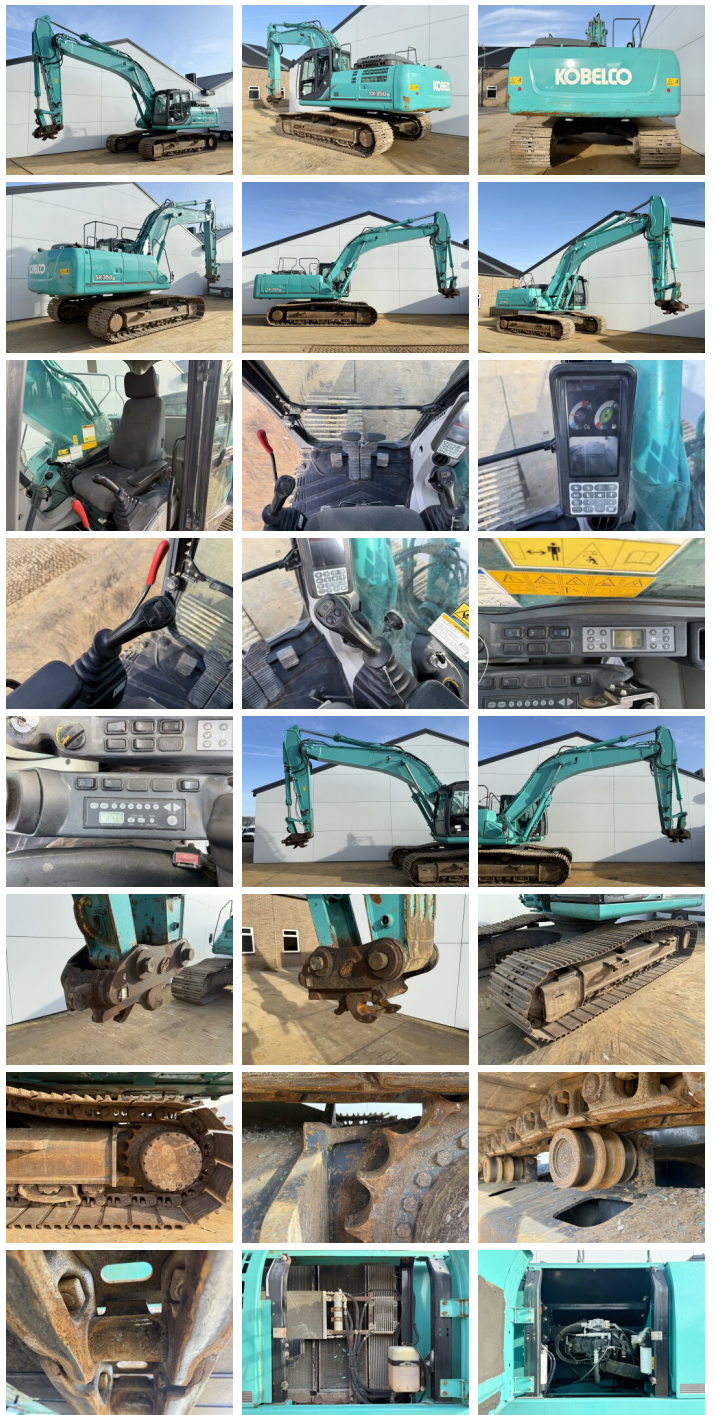

Kobelco

Kobelco SK350LC-9

€ 44.500???

2015
BM007209
14.706

Algemeen

SK350LC-9
 Veldhoven, Netherlands
 CE

Available at Boss Machinery! This Kobelco SK350LC-9 Excavators from 2015 has an engine power of 213 kW and counts 14706 operational hours. The total weight of this Kobelco SK350LC-9 is 36900 kg and the dimensions are 11.01 x 3.40 x 3.37. Furthermore, this SK350LC-9 is equipped with Radio, Heated Seat, Camera, The Kobelco Excavators also has a CE marking. Do you want more information or do you want to try the Kobelco SK350LC-9 at our yard? Please let us know.

Maten / Gewichten

11.01 x 3.40 x 3.37
36900

Motor informatie

HINO
JO8E-UV
6
213

Banden / Rupsen

80
20
40
80 cm

Opties

Radio