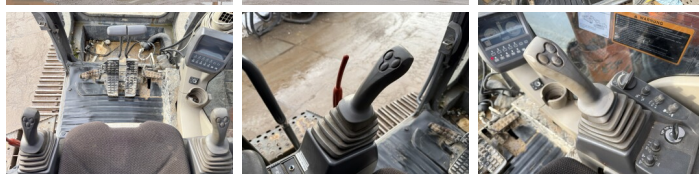

Hitachi

Hitachi ZX470LCH-3 - ZX470LCH-3 - 24mtr - Rebuild engine

€ 84.500???

2010
BM006515
9.670

Algemeen

ZX470LCH-3 - 24mtr -
Rebuild engine
Veldhoven, Netherlands
Stick: 10m - Boom: 13.50m
CE + EPA
Available at Boss Machinery! This Hitachi ZX470LCH-3 - 24mtr - Rebuild engine Excavators from 2010 has an engine power of 260 kW and counts 9670 operational hours. The total weight of this Hitachi ZX470LCH-3 - 24mtr - Rebuild engine is 48100 kg and the dimensions are 18.50 x 3.84 x 3.49. Furthermore, this ZX470LCH-3 - 24mtr - Rebuild engine is equipped with Camera, Radio, Heated Seat, ?????. The Hitachi Excavators also has a CE + EPA marking. Do you want more information or do you want to try the Hitachi ZX470LCH-3 - 24mtr - Rebuild engine at our yard? Please let us know.

Maten / Gewichten

48100
18.50 x 3.84 x 3.49
2.4

Motor informatie

Isuzu
AH-6WG1X
6

BOSS MACHINERY