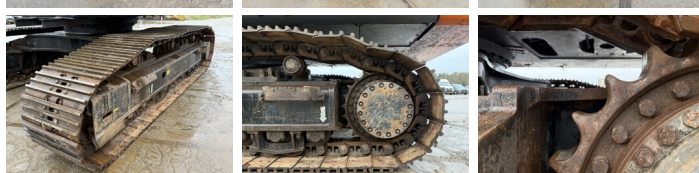

Hitachi

Hitachi ZX470LCH-3 - ZX470LCH-3 - 24mtr - Rebuild engine

€ 84.500???

2010
BM006515
9.670

Algemeen

ZX470LCH-3 - 24mtr -
Rebuild engine
Veldhoven, Netherlands
Stick: 10m - Boom: 13.50m
CE + EPA
Available at Boss Machinery! This Hitachi ZX470LCH-3 - 24mtr - Rebuild engine Excavators from 2010 has an engine power of 260 kW and counts 9670 operational hours. The total weight of this Hitachi ZX470LCH-3 - 24mtr - Rebuild engine is 48100 kg and the dimensions are 18.50 x 3.84 x 3.49. Furthermore, this ZX470LCH-3 - 24mtr - Rebuild engine is equipped with Camera, Radio, Heated Seat, ?????. The Hitachi Excavators also has a CE + EPA marking. Do you want more information or do you want to try the Hitachi ZX470LCH-3 - 24mtr - Rebuild engine at our yard? Please let us know.

Maten / Gewichten

48100
18.50 x 3.84 x 3.49
2.4

Motor informatie

Isuzu
AH-6WG1X
6

BOSS MACHINERY