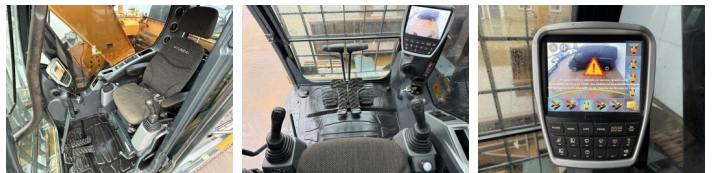

## Algemeen

HX235LCR  
 Veldhoven, Netherlands  
 CE + EPA  
 Available at Boss Machinery! This Hyundai HX235LCR Excavators from 2018 has an engine power of 129 kW and counts 6817 operational hours. The total weight of this Hyundai HX235LCR is 25500 kg and the dimensions are 9.75 x 2.99 x 3.10. Furthermore, this HX235LCR is equipped with Camera, Radio, Heated Seat, The Hyundai Excavators also has a CE + EPA marking. Do you want more information or do you want to try the Hyundai HX235LCR at our yard? Please let us know.