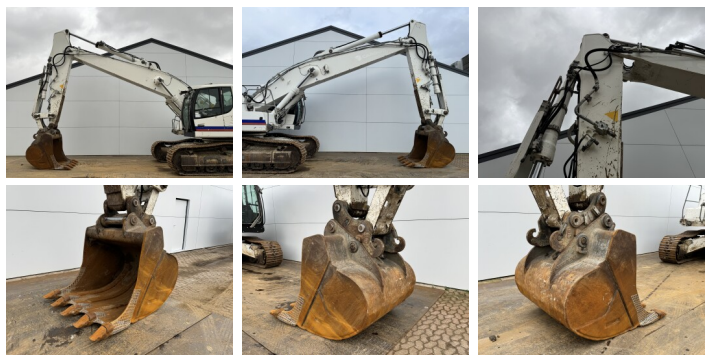

Liebherr

Liebherr R946LC

€ 56.000???

2016
BM007156
10.454

Algemeen

R946LC
Veldhoven, Netherlands
CE + EPA
Available at Boss Machinery! This Liebherr R946LC Excavators from 2016 has an engine power of 220 kW and counts 10454 operational hours. The total weight of this Liebherr R946LC is 44100 kg and the dimensions are 10.70 x 3.20 x 3.67 . Furthermore, this R946LC is equipped with Camera, Radio, Heated Seat, HP Hammer Lines, . The Liebherr Excavators also has a CE + EPA marking. Do you want more information or do you want to try the Liebherr R946LC at our yard? Please let us know.

Maten / Gewichten

44100
10.70 x 3.20 x 3.67

Motor informatie

Liebherr
D936 A7
6
220

Banden / Rupsen

75
60
75
60 cm

Opties

Camera