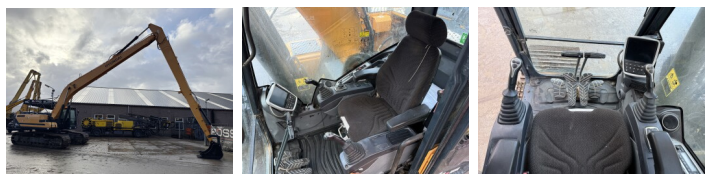

Hyundai

Hyundai HX300LR - 18 meter Long Reach

€ 79.500???

2016
BM006997
8.748

Algemeen

HX300LR - 18 meter Long Reach
Veldhoven, Netherlands
Stick 7.90 meter - Boom 10.15 meter
CE + EPA
Available at Boss Machinery! This Hyundai HX300LR - 18 meter Long Reach Excavators from 2016 has an engine power of 171 kW and counts 8748 operational hours. The total weight of this Hyundai HX300LR - 18 meter Long Reach is 34870 kg and the dimensions are 14.75 x 3.40 x 3.47. Furthermore, this HX300LR - 18 meter Long Reach is equipped with Radio, Camera, ????, ??????, ?????? ??????. The Hyundai Excavators also has a CE + EPA marking. Do you want more information or do you want to try the Hyundai HX300LR - 18 meter Long Reach at our yard? Please let us know.

Maten / Gewichten

34870
14.75 x 3.40 x 3.47

Motor informatie

Cummins
QSB6.7
6
171