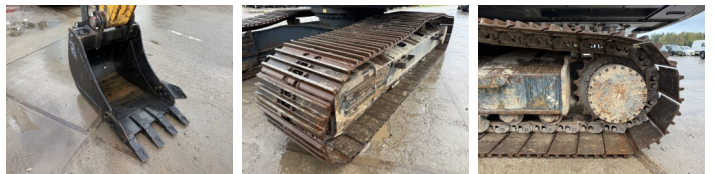

Hyundai

Hyundai HX300LR - 18 meter Long Reach

€ 79.500???

2016
BM006997
8.748

Algemeen

HX300LR - 18 meter Long Reach
Veldhoven, Netherlands
Stick 7.90 meter - Boom 10.15 meter
CE + EPA
Available at Boss Machinery! This Hyundai HX300LR - 18 meter Long Reach Excavators from 2016 has an engine power of 171 kW and counts 8748 operational hours. The total weight of this Hyundai HX300LR - 18 meter Long Reach is 34870 kg and the dimensions are 14.75 x 3.40 x 3.47. Furthermore, this HX300LR - 18 meter Long Reach is equipped with Radio, Camera, ????, ??????, ?????? ??????. The Hyundai Excavators also has a CE + EPA marking. Do you want more information or do you want to try the Hyundai HX300LR - 18 meter Long Reach at our yard? Please let us know.

Maten / Gewichten

34870
14.75 x 3.40 x 3.47

Motor informatie

Cummins
QSB6.7
6
171