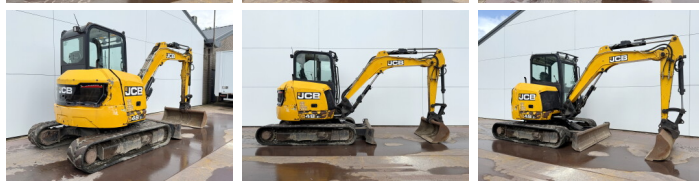

JCB

JCB 48Z-1

€ 22.750???

2018
BM006870
2.703

Algemeen

48Z-1
Veldhoven, Netherlands
CE
Available at Boss Machinery! This JCB 48Z-1 Excavators from 2018 has an engine power of 36 kW and counts 2703 operational hours. The total weight of this JCB 48Z-1 is 4792 kg and the dimensions are 5.35 x 1.97 x 2.53. Furthermore, this 48Z-1 is equipped with Radio, ?????. The JCB Excavators also has a CE marking. Do you want more information or do you want to try the JCB 48Z-1 at our yard? Please let us know.

Maten / Gewichten

5.35 x 1.97 x 2.53
4792

Motor informatie

Perkins
404D-22
4
36

Banden / Rupsen

80
70
80
42 cm

Opties

Radio