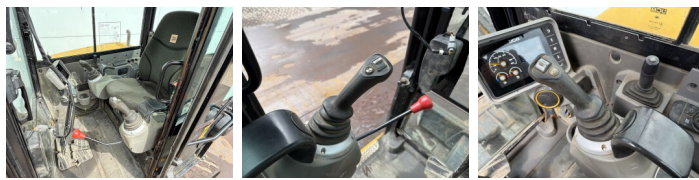

Opties

Radio