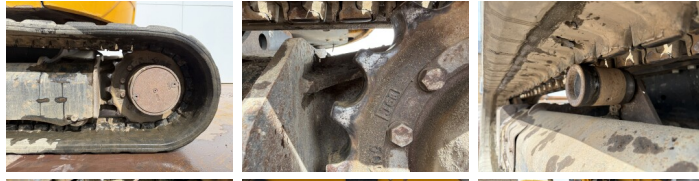

JCB

JCB 48Z-1

€ 22.750???

2018
BM006870
2.703

Algemeen

48Z-1
Veldhoven, Netherlands
CE
Available at Boss Machinery! This JCB 48Z-1 Excavators from 2018 has an engine power of 36 kW and counts 2703 operational hours. The total weight of this JCB 48Z-1 is 4792 kg and the dimensions are 5.35 x 1.97 x 2.53. Furthermore, this 48Z-1 is equipped with Radio, ?????. The JCB Excavators also has a CE marking. Do you want more information or do you want to try the JCB 48Z-1 at our yard? Please let us know.

Maten / Gewichten

5.35 x 1.97 x 2.53
4792

Motor informatie

Perkins
404D-22
4
36

Banden / Rupsen

80
70
80
42 cm

Opties

Radio