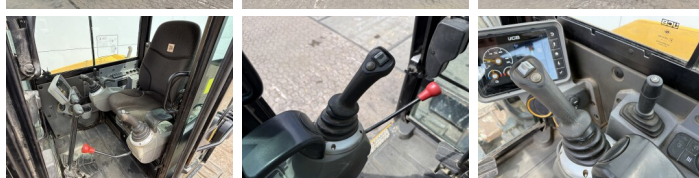

## Algemeen

????	48Z-1
????	Veldhoven, Netherlands
Certificaat	CE

Available at Boss Machinery! This JCB 48Z-1 Excavators from 2018 has an engine power of 36 kW and counts 2384 operational hours. The total weight of this JCB 48Z-1 is 4792 kg and the dimensions are 5.35 x 1.97 x 2.54. Furthermore, this 48Z-1 is equipped with Radio, The JCB Excavators also has a CE marking. Do you want more information or do you want to try the JCB 48Z-1 at our yard? Please let us know.