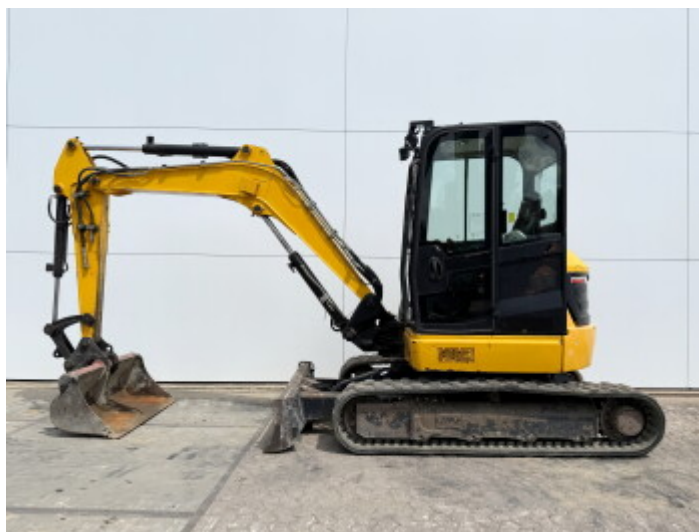

# JCB 48Z-1

€ 22.750???

???	2018
???	BM006867
???	2.384

## Algemeen

????	48Z-1
????	Veldhoven, Netherlands
Certificaat	CE

Available at Boss Machinery! This JCB 48Z-1 Excavators from 2018 has an engine power of 36 kW and counts 2384 operational hours. The total weight of this JCB 48Z-1 is 4792 kg and the dimensions are 5.35 x 1.97 x 2.54. Furthermore, this 48Z-1 is equipped with Radio, The JCB Excavators also has a CE marking. Do you want more information or do you want to try the JCB 48Z-1 at our yard? Please let us know.