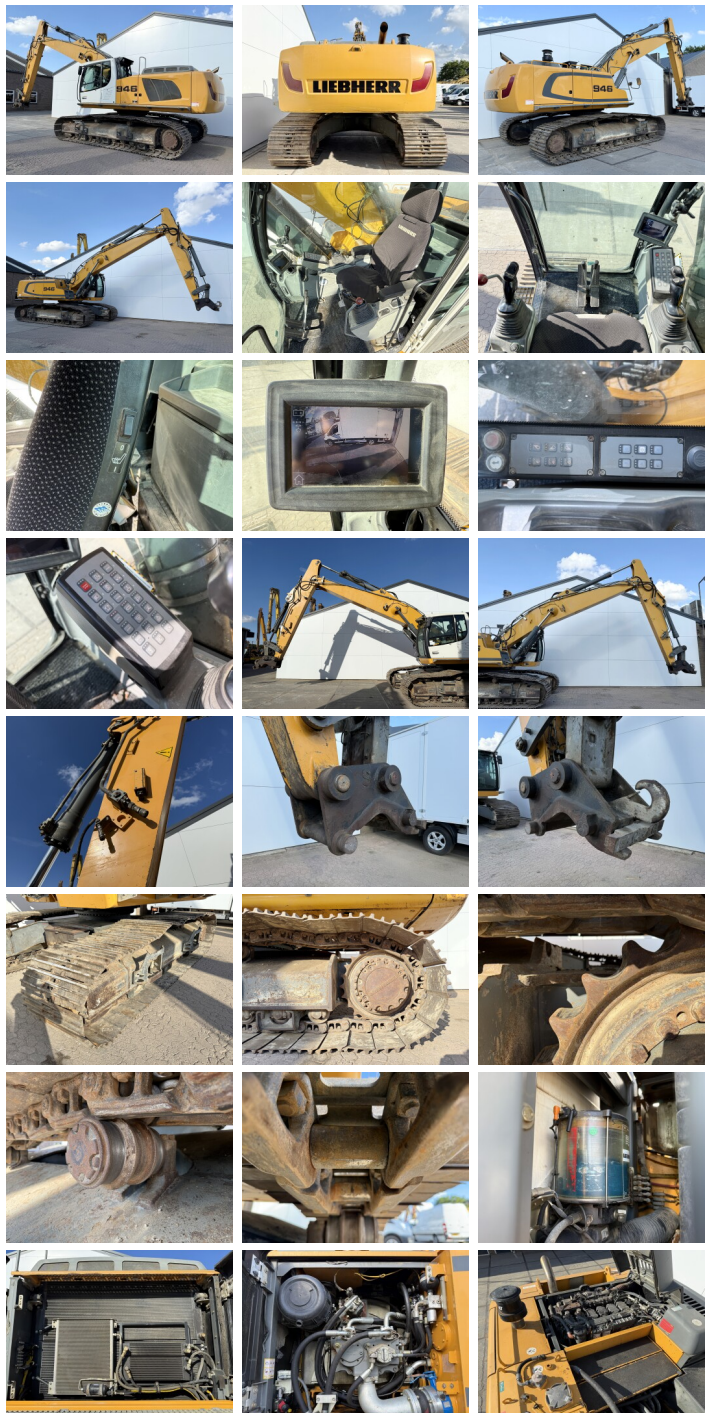

Liebherr

Liebherr R946 SHD - 11 Meter Long Reach

€ 56.000???

???

2014
BM006806
12.683

Algemeen

?????

R946 SHD - 11 Meter Long Reach

?????

Veldhoven, Netherlands

Dutch vehicle

Certificaat

CE + EPA

Available at Boss Machinery! This Liebherr R946 SHD - 11 Meter Long Reach Excavators from 2014 has an engine power of 200 kW and counts 12683 operational hours. Always worked in The Netherlands. The total weight of this Liebherr R946 SHD - 11 Meter Long Reach is 44700 kg and the dimensions are 11.80 x 3.88 x 3.47. Furthermore, this R946 SHD - 11 Meter Long Reach is equipped with Bluetooth, AdBlue, Heated Seat, Camera, Radio, The Liebherr Excavators also has a CE + EPA marking. Do you want more information or do you want to try the Liebherr R946 SHD - 11 Meter Long Reach at our yard? Please let us know.

???

Maten / Gewichten

11.80 x 3.88 x 3.47
44700

11.80 x 3.88 x 3.47
44700

Motor informatie

Liebherr
D936 A7
6

Liebherr
D936 A7
6

???????? ??????? 200