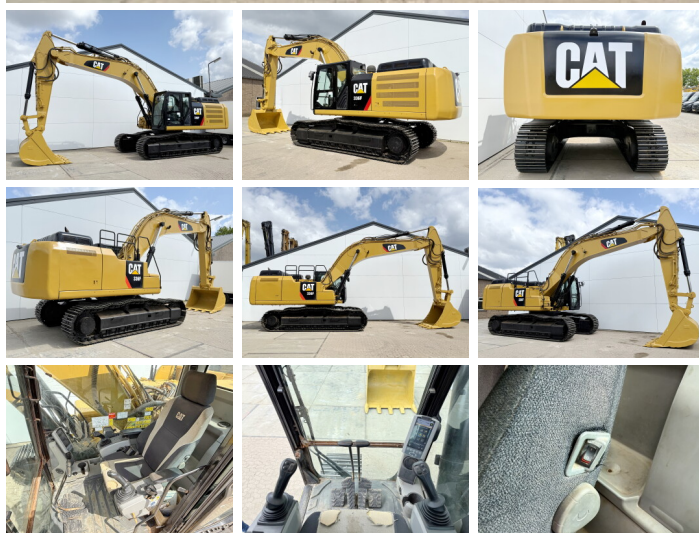

Algemeen

????
????
Certificaat

336FLN
Veldhoven, Netherlands
CE + EPA
Available at Boss Machinery! This Caterpillar 336FLN Excavators from 2016 has an engine power of 234 kW and counts 15118 operational hours. The total weight of this Caterpillar 336FLN is 36830 kg and the dimensions are 11.25 x 3.00 x 3.47. Furthermore, this 336FLN is equipped with AdBlue, Climate Control, Bluetooth, Camera, Radio, Heated Seat, etc. The Caterpillar Excavators also has a CE + EPA marking. Do you want more information or do you want to try the Caterpillar 336FLN at our yard? Please let us know.

???