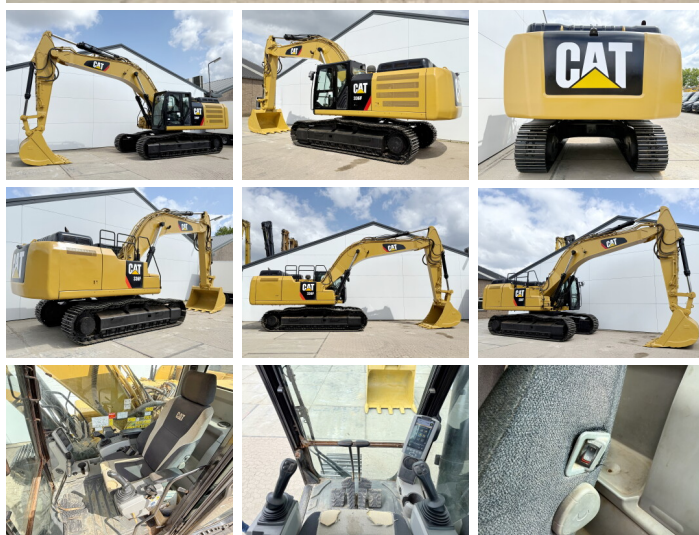

Algemeen

????
????
Certificaat

336FLN
Veldhoven, Netherlands
CE + EPA
Available at Boss Machinery! This Caterpillar 336FLN Excavators from 2016 has an engine power of 234 kW and counts 15118 operational hours. The total weight of this Caterpillar 336FLN is 36830 kg and the dimensions are 11.25 x 3.00 x 3.47. Furthermore, this 336FLN is equipped with Bluetooth, Camera, Radio, Heated Seat, AdBlue, Climate Control, etc. The Caterpillar Excavators also has a CE + EPA marking. Do you want more information or do you want to try the Caterpillar 336FLN at our yard? Please let us know.

???