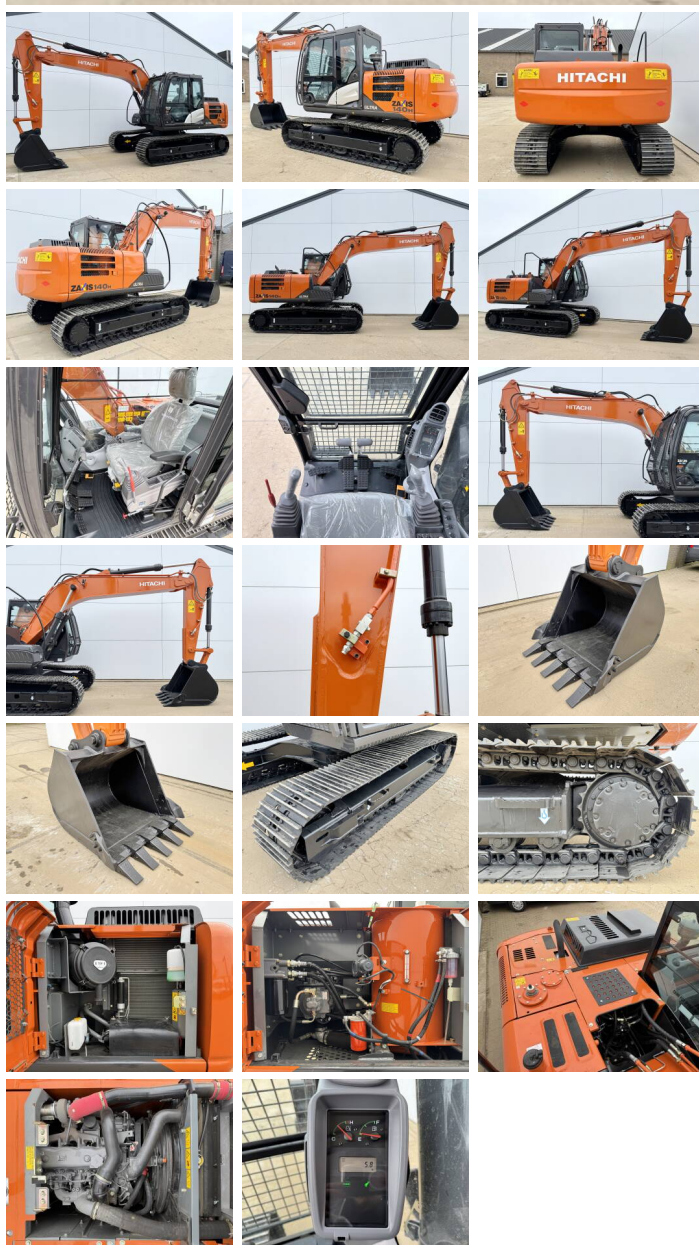

Hitachi

Hitachi ZX140H-GI

€ 57.500???

???	2026
????	BM006482
????	5

Algemeen

????
 ZX140H-GI
 Veldhoven, Netherlands
 Available at Boss Machinery! This Hitachi ZX140H-GI Excavators from 2026 has an engine power of 66 kW and counts 5 operational hours. The total weight of this Hitachi ZX140H-GI is 14680 kg and the dimensions are 6.53 x 2.48 x 2.80. Furthermore, this ZX140H-GI is equipped with Bluetooth, Air Suspension Seat, Radio, Do you want more information or do you want to try the Hitachi ZX140H-GI at our yard? Please let us know.

Maten / Gewichten

6.53 x 2.48 x 2.80
14680

Motor informatie

Isuzu
4BG1TCG
4
66

Banden / Rupsen

100
100
100
50 cm

Opties

Bluetooth