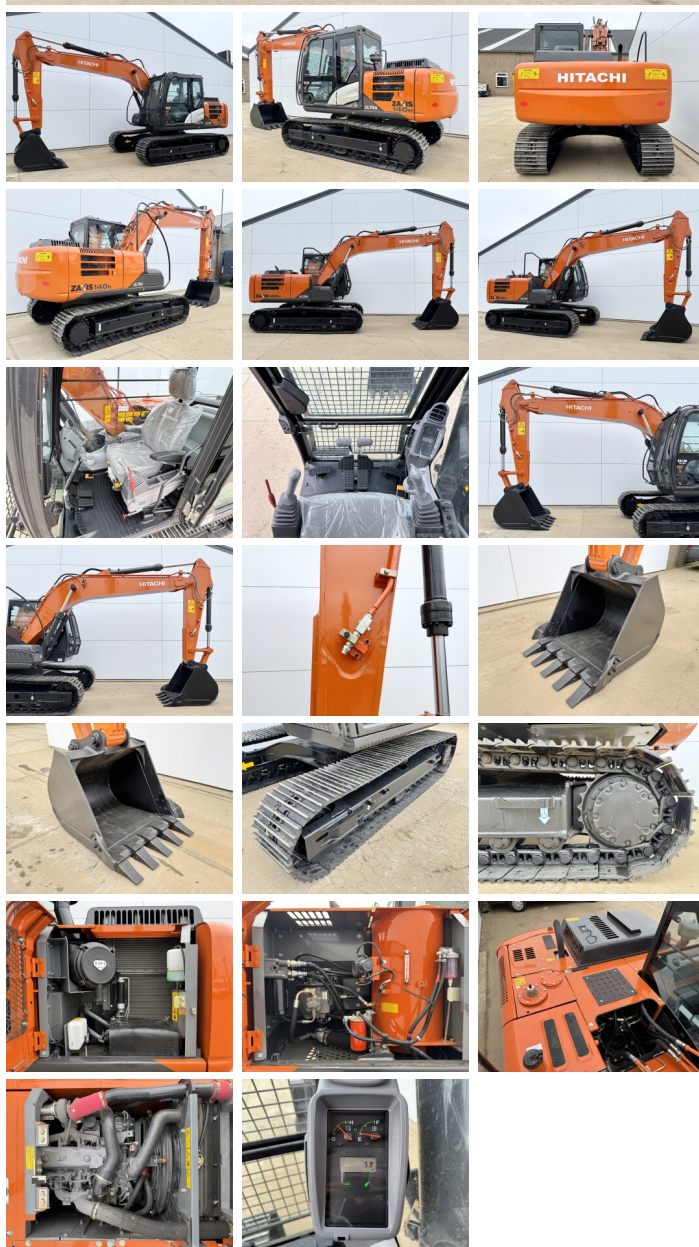

Hitachi

Hitachi ZX140H-GI

€ 57.500???

2026
BM006481
5

Algemeen

ZX140H-GI
Veldhoven, Netherlands
Available at Boss Machinery! This Hitachi ZX140H-GI Excavators from 2026 has an engine power of 66 kW and counts 5 operational hours. The total weight of this Hitachi ZX140H-GI is 14680 kg and the dimensions are 6.53 x 2.48 x 2.80. Furthermore, this ZX140H-GI is equipped with Bluetooth, Air Suspension Seat, Radio, Do you want more information or do you want to try the Hitachi ZX140H-GI at our yard? Please let us know.

Maten / Gewichten

6.53 x 2.48 x 2.80
14680

Motor informatie

Isuzu
4BG1TCG
4
66

Banden / Rupsen

100
100
100
50 cm

Opties

Bluetooth