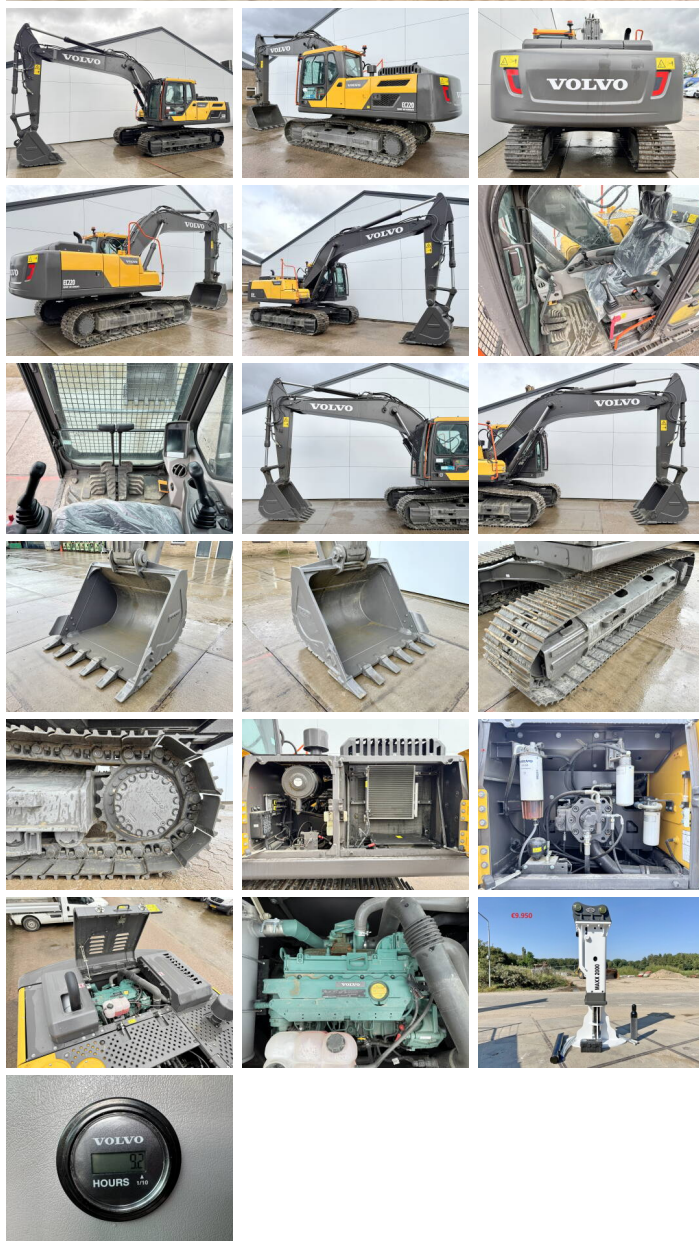

Volvo

Volvo EC220D

€ 84.500???

2026
BM006416
9

Algemeen

EC220D
Veldhoven, Netherlands
First owner

Available at Boss Machinery! This Volvo EC220D Excavators from 2026 has an engine power of 123 kW and counts 9 operational hours. Bought from the first owner. The total weight of this Volvo EC220D is 22520 kg and the dimensions are 9.70 x 2.81 x 3.20. Furthermore, this EC220D is equipped with Beacon, Backup alarm, Do you want more information or do you want to try the Volvo EC220D at our yard? Please let us know.

Maten / Gewichten

9.70 x 2.81 x 3.20
22520

Motor informatie

Volvo
D5E
123

Banden / Rupsen

100
100
100
60 cm

Opties

Beacon