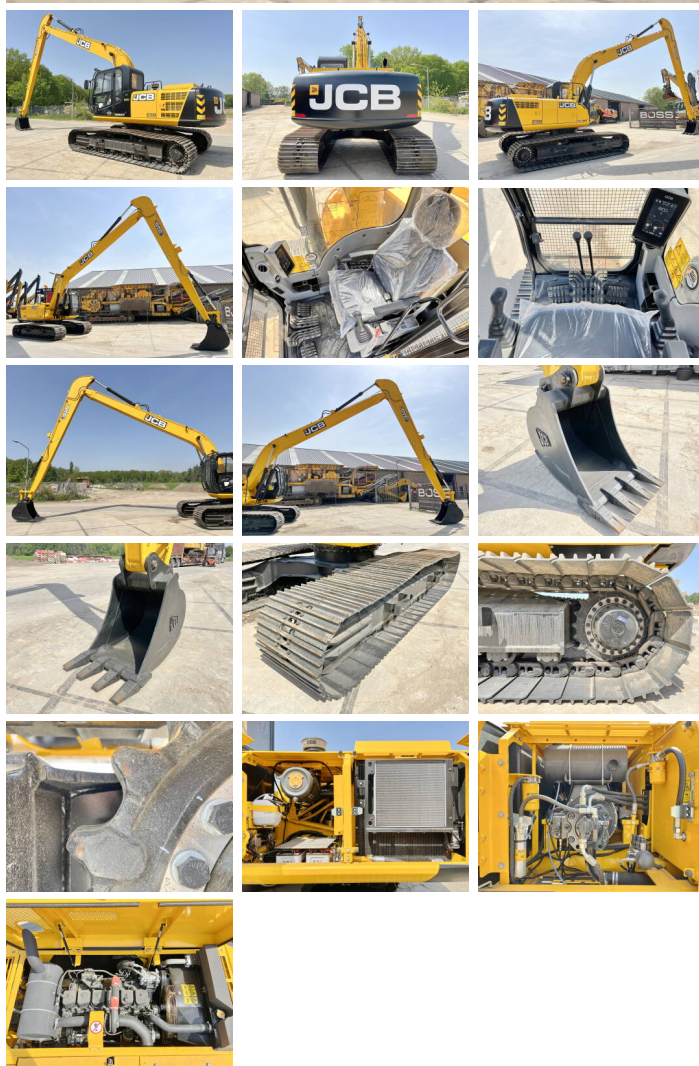

JCB

JCB 245HDLR

€ 84.500???

2026
BM006127
6

Algemeen

245HDLR
Veldhoven, Netherlands
NOT FOR SALE IN EU / NO CE MARK
Available at Boss Machinery! This JCB 245HDLR Excavators from 2026 has an engine power of 104 kW and counts 6 operational hours. The total weight of this JCB 245HDLR is 23850 kg and the dimensions are 12.65 x 3.20 x 3.15. Furthermore, this 245HDLR is equipped with Radio, . The JCB Excavators also has a NOT FOR SALE IN EU / NO CE MARK marking. Do you want more information or do you want to try the JCB 245HDLR at our yard? Please let us know.

Maten / Gewichten

12.65 x 3.20 x 3.15
23850

Motor informatie

Cummins
6BT 5.9 140C
6
104

Banden / Rupsen

100
100
100
80 cm

Opties

Radio