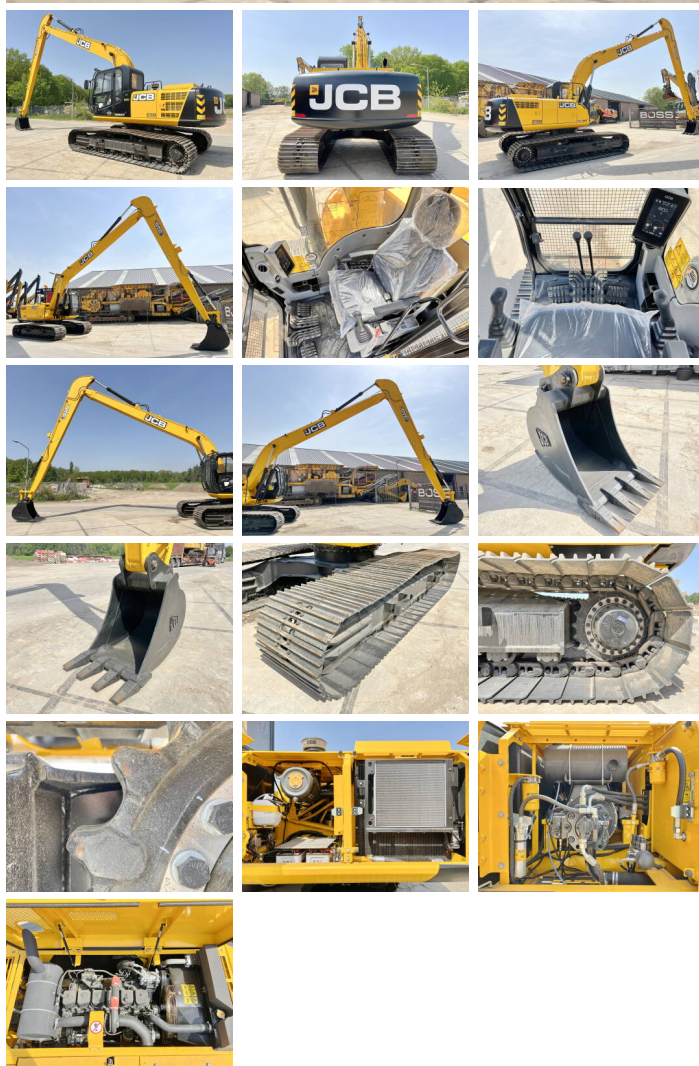

JCB

JCB 245HDLR

€ 84.500???

2026
BM006117
6

Algemeen

245HDLR
Veldhoven, Netherlands
NOT FOR SALE IN EU / NO CE MARK
Available at Boss Machinery! This JCB 245HDLR Excavators from 2026 has an engine power of 104 kW and counts 6 operational hours. The total weight of this JCB 245HDLR is 23850 kg and the dimensions are 12.65 x 3.20 x 3.15. Furthermore, this 245HDLR is equipped with Radio, . The JCB Excavators also has a NOT FOR SALE IN EU / NO CE MARK marking. Do you want more information or do you want to try the JCB 245HDLR at our yard? Please let us know.

Maten / Gewichten

23850
12.65 x 3.20 x 3.15

Motor informatie

Cummins
6BT 5.9 140C
6
104

Banden / Rupsen

100
100
100
80 cm

Opties

Radio