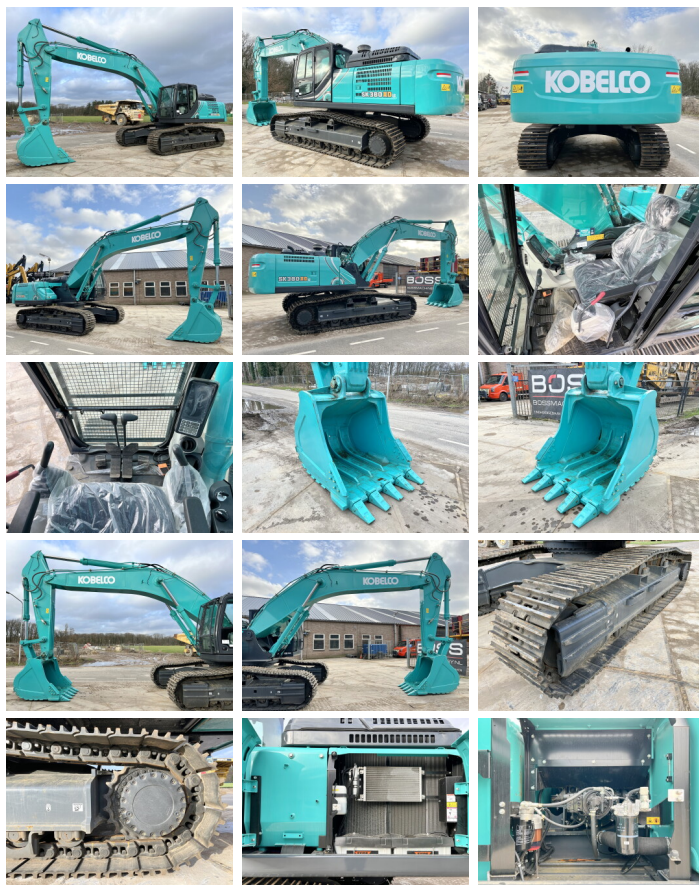

Kobelco

Kobelco SK380XDLC-10

€ 139.500???

2026
BM005421
5

Algemeen

SK380XDLC-10
Veldhoven, Netherlands
NON CE

Available at Boss Machinery! This Kobelco SK380XDLC-10 Excavators from 2026 has an engine power of 188 kW and counts 5 operational hours. The total weight of this Kobelco SK380XDLC-10 is 38500 kg and the dimensions are 11.45 x 3.19 x 3.80. Furthermore, this SK380XDLC-10 is equipped with. Do you want more information or do you want to try the Kobelco SK380XDLC-10 at our yard? Please let us know.

Maten / Gewichten

11.45 x 3.19 x 3.80
38500

Motor informatie

HINO
JO8E
188

Banden / Rupsen

100
100
100
60 cm

Opties

???? ??????