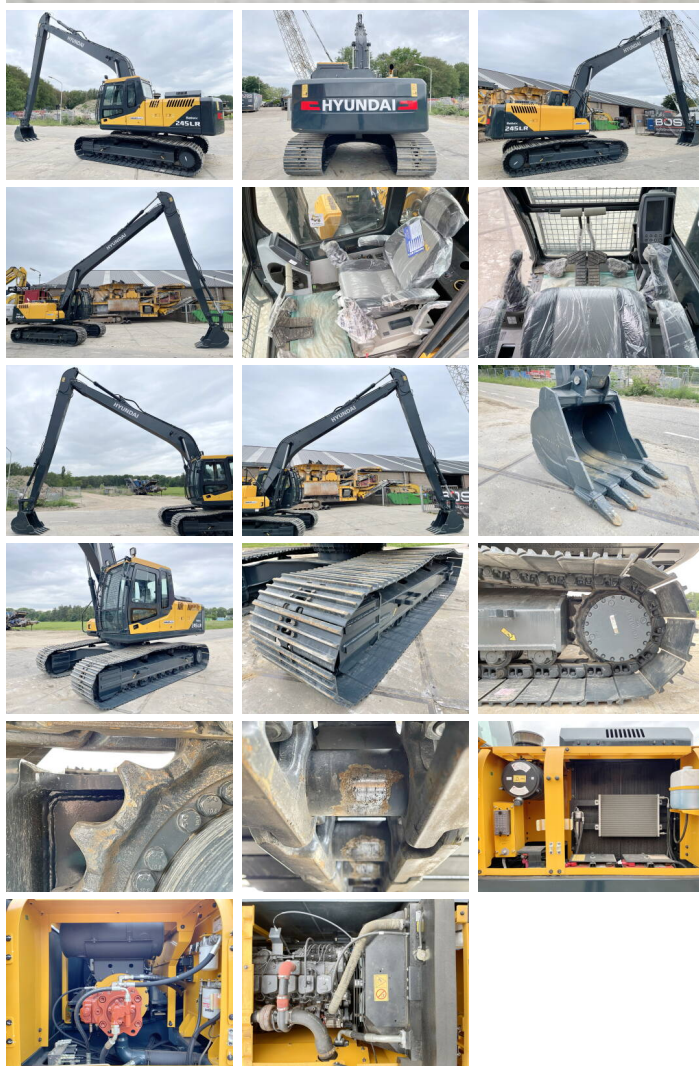

Hyundai

Hyundai R245LR

€ 82.500???

2026
BM005575
5

Algemeen

R245LR
Veldhoven, Netherlands
NOT FOR SALE IN EU / NO CE MARK
Available at Boss Machinery! This Hyundai R245LR Excavators from 2026 has an engine power of 104 kW and counts 5 operational hours. The total weight of this Hyundai R245LR is 24500 kg and the dimensions are 12.10 x 3.19 x 3.30. Furthermore, this R245LR is equipped with Radio, Bluetooth, etc. The Hyundai Excavators also has a NOT FOR SALE IN EU / NO CE MARK marking. Do you want more information or do you want to try the Hyundai R245LR at our yard? Please let us know.

Maten / Gewichten

12.10 x 3.19 x 3.30
24500 kg

Motor informatie

Cummins
6BT5.9C
104

Banden / Rupsen

100
100
100
80 cm

Opties

Radio
Bluetooth
?????\?????