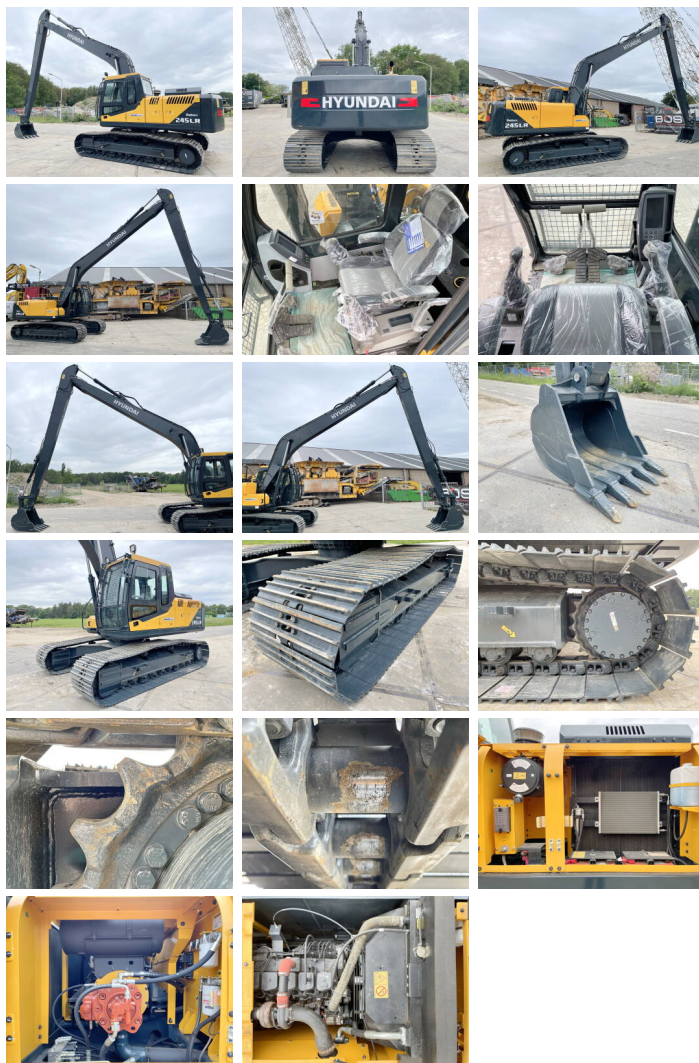

Hyundai

Hyundai R245LR

€ 82.500???

2026
BM005575
5

Algemeen

R245LR
Veldhoven, Netherlands
NOT FOR SALE IN EU / NO CE MARK
Available at Boss Machinery! This Hyundai R245LR Excavators from 2026 has an engine power of 104 kW and counts 5 operational hours. The total weight of this Hyundai R245LR is 24500 kg and the dimensions are 12.10 x 3.19 x 3.30. Furthermore, this R245LR is equipped with Radio, Bluetooth, etc. The Hyundai Excavators also has a NOT FOR SALE IN EU / NO CE MARK marking. Do you want more information or do you want to try the Hyundai R245LR at our yard? Please let us know.

Maten / Gewichten

12.10 x 3.19 x 3.30
24500 kg

Motor informatie

Cummins
6BT5.9C
104

Banden / Rupsen

100
100
100
80 cm

Opties

Radio