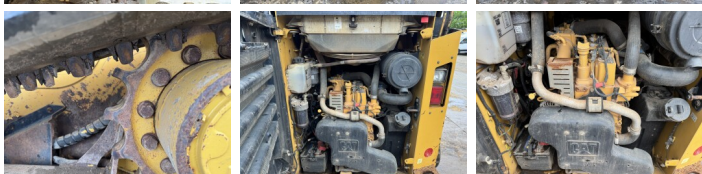

## Algemeen

259D  
Veldhoven, Netherlands  
EPA  
Available at Boss Machinery! This Caterpillar 259D Skidsteer from 2019 has an engine power of 55 kW and counts 4639 operational hours. The total weight of this Caterpillar 259D is 4050 kg and the dimensions are 3.30 x 1.87 x 2.08. Furthermore, this 259D is equipped with ... The Caterpillar Skidsteer also has a EPA marking. Do you want more information or do you want to try the Caterpillar 259D at our yard? Please let us know.