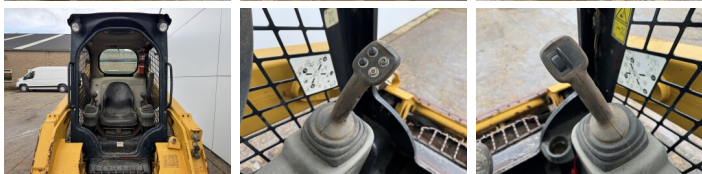

## Algemeen

259D  
Veldhoven, Netherlands  
EPA  
Available at Boss Machinery! This Caterpillar 259D Skidsteer from 2019 has an engine power of 55 kW and counts 4639 operational hours. The total weight of this Caterpillar 259D is 4050 kg and the dimensions are 3.30 x 1.87 x 2.08. Furthermore, this 259D is equipped with ... The Caterpillar Skidsteer also has a EPA marking. Do you want more information or do you want to try the Caterpillar 259D at our yard? Please let us know.