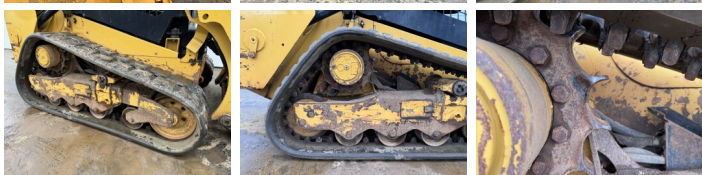

## Algemeen

259D  
Veldhoven, Netherlands  
EPA  
Available at Boss Machinery! This Caterpillar 259D Skidsteer from 2019 has an engine power of 55 kW and counts 4639 operational hours. The total weight of this Caterpillar 259D is 4050 kg and the dimensions are 3.30 x 1.87 x 2.08. Furthermore, this 259D is equipped with ... The Caterpillar Skidsteer also has a EPA marking. Do you want more information or do you want to try the Caterpillar 259D at our yard? Please let us know.