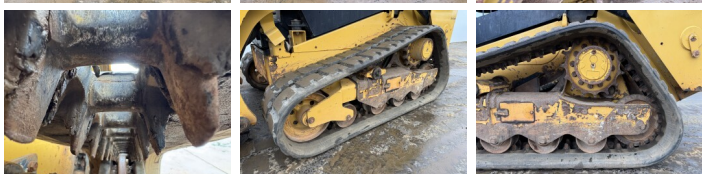

## Algemeen

259D  
Veldhoven, Netherlands  
EPA  
Available at Boss Machinery! This Caterpillar 259D Skidsteer from 2019 has an engine power of 55 kW and counts 4639 operational hours. The total weight of this Caterpillar 259D is 4050 kg and the dimensions are 3.30 x 1.87 x 2.08. Furthermore, this 259D is equipped with ... The Caterpillar Skidsteer also has a EPA marking. Do you want more information or do you want to try the Caterpillar 259D at our yard? Please let us know.