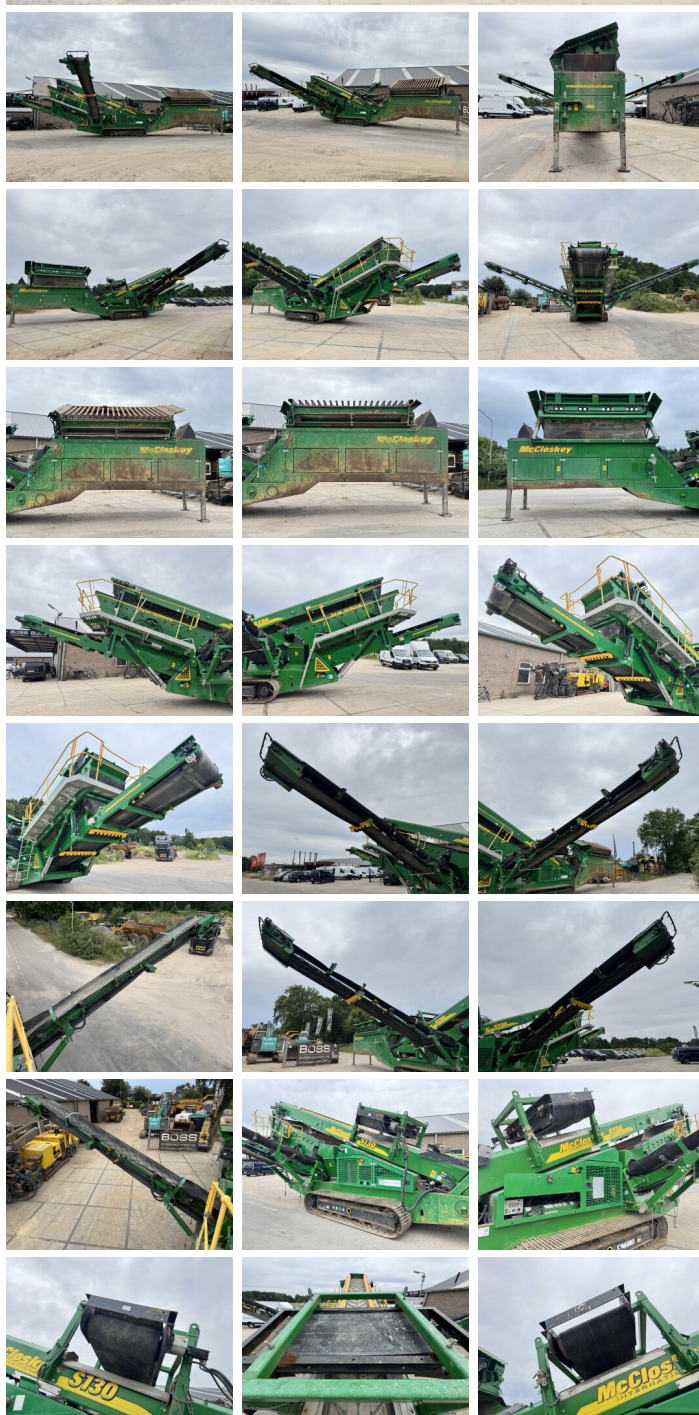

McCloskey

McCloskey S130 2D

€ 109.500???

2021
BM007651
4.579

Algemeen

S130 2D
Veldhoven, Netherlands
CE
Available at Boss Machinery! This McCloskey S130 2D Screener from 2021 has an engine power of 88 kW and counts 4579 operational hours. The total weight of this McCloskey S130 2D is 27200 kg and the dimensions are 16.78 x 3.13 x 3.43. Furthermore, this S130 2D is equipped with . The McCloskey Screener also has a CE marking. Do you want more information or do you want to try the McCloskey S130 2D at our yard? Please let us know.

Maten / Gewichten

16.78 x 3.13 x 3.43
27200

Motor informatie

Caterpillar
C4.4
4
88

Banden / Rupsen

80
80
80
50 cm