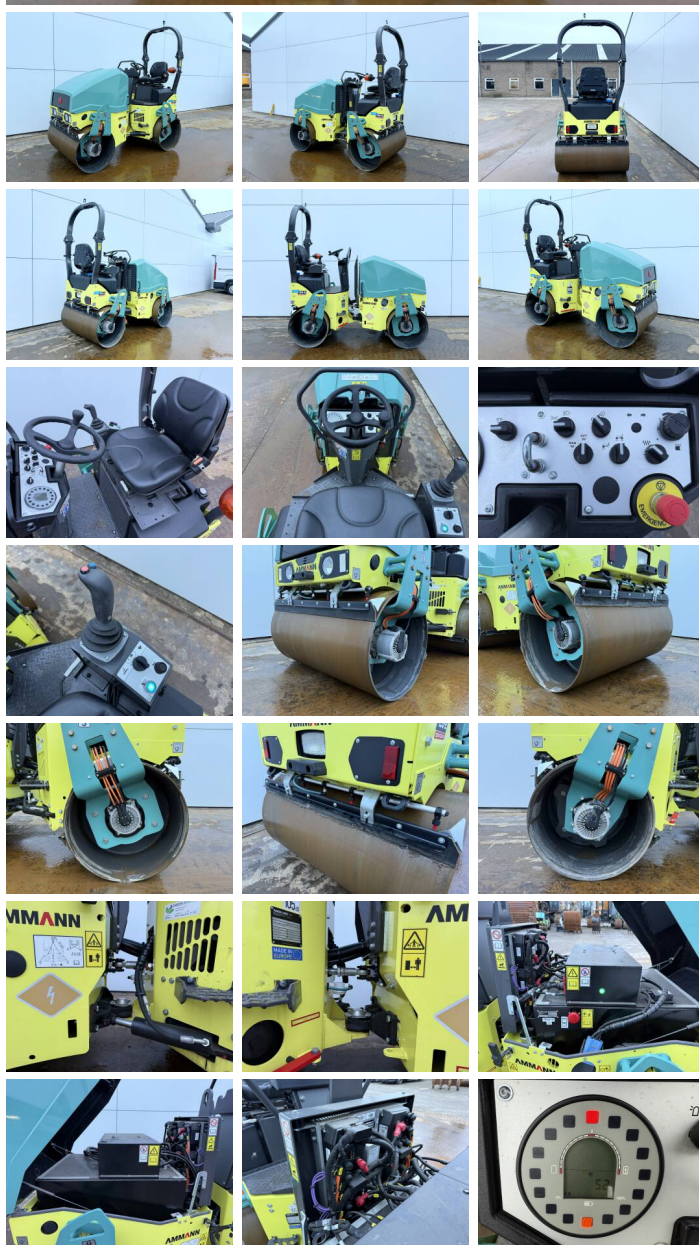

Algemeen

????? eARX 26-2
?????? Veldhoven, Netherlands
Certificaat CE

Available at Boss Machinery! This Ammann eARX 26-2 Roller from 2023 has an engine power of 29 kW and counts 5 operational hours. The total weight of this Ammann eARX 26-2 is 2770 kg and the dimensions are 2.53 x 1.28 x 1.94. Furthermore, this eARX 26-2 is equipped with . The Ammann Roller also has a CE marking. Do you want more information or do you want to try the Ammann eARX 26-2 at our yard? Please let us know.