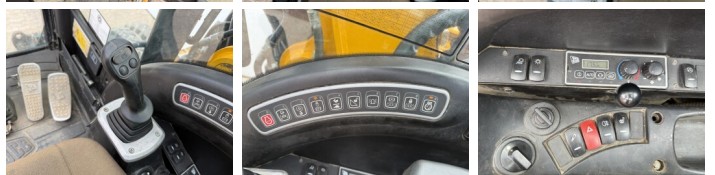

JCB

JCB JS145w

€ 32.500???

???

2012
BM007648
9.395

Algemeen

?????
?????
Certificaat

JS145w
Veldhoven, Netherlands
CE
Available at Boss Machinery! This JCB JS145w Wheeled Excavator from 2012 has an engine power of 97 kW and counts 9395 operational hours. The total weight of this JCB JS145w is 15940 kg and the dimensions are 7.96 x 2.54 x 3.12. Furthermore, this JS145w is equipped with AdBlue, Heated Seat, Climate Control, Radio, The JCB Wheeled Excavator also has a CE marking. Do you want more information or do you want to try the JCB JS145w at our yard? Please let us know.

???

Maten / Gewichten

15940
7.96 x 2.54 x 3.12

Technische informatie

4x4

Motor informatie

JCB
Dieselmax 444
4
97

Banden / Rupsen