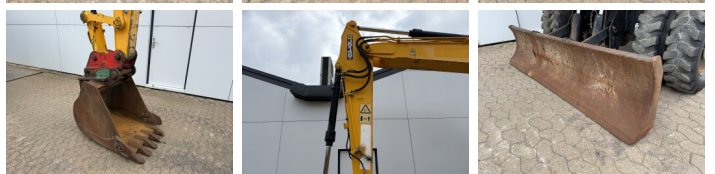

JCB

JCB JS145w

€ 32.500???

???

2012
BM007648
9.395

Algemeen

?????
?????
Certificaat

JS145w
Veldhoven, Netherlands
CE
Available at Boss Machinery! This JCB JS145w Wheeled Excavator from 2012 has an engine power of 97 kW and counts 9395 operational hours. The total weight of this JCB JS145w is 15940 kg and the dimensions are 7.96 x 2.54 x 3.12. Furthermore, this JS145w is equipped with AdBlue, Heated Seat, Climate Control, Radio, The JCB Wheeled Excavator also has a CE marking. Do you want more information or do you want to try the JCB JS145w at our yard? Please let us know.

???

Maten / Gewichten

15940
7.96 x 2.54 x 3.12

Technische informatie

4x4

Motor informatie

JCB
Dieselmax 444
4
97

Banden / Rupsen