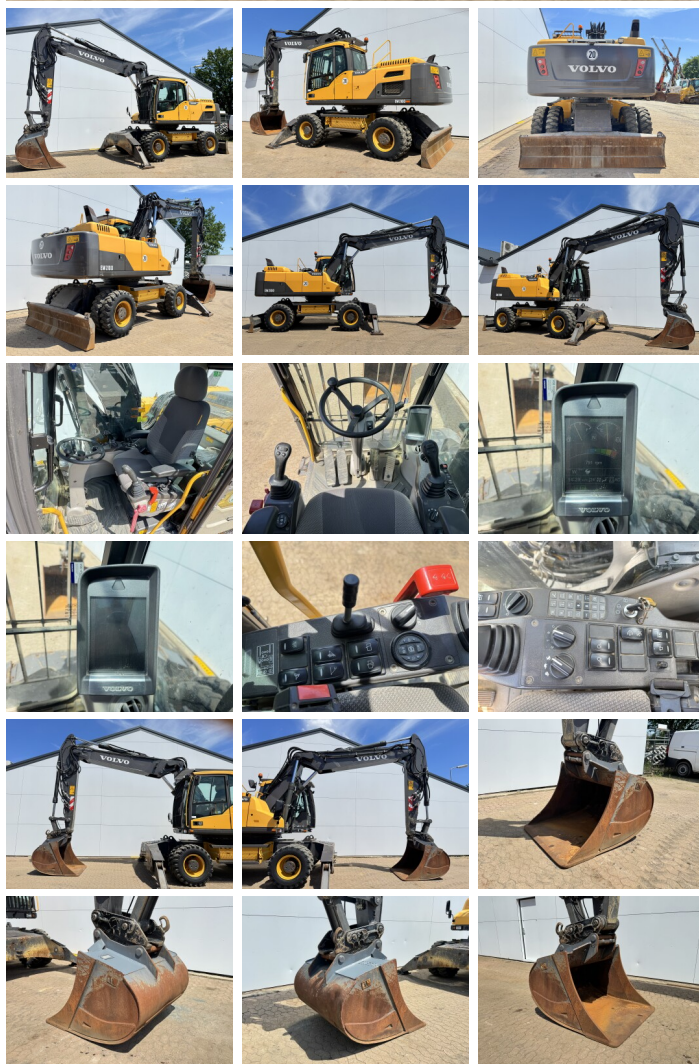

Volvo

Volvo EW210D

€ 69.500???

2016
BM007728
8.077

Algemeen

EW210D
 Veldhoven, Netherlands
 CE
 Available at Boss Machinery! This Volvo EW210D Wheeled Excavator from 2016 has an engine power of 129 kW and counts 8077 operational hours. The total weight of this Volvo EW210D is 24000 kg and the dimensions are 9.18 x 2.76 x 3.37. Furthermore, this EW210D is equipped with Heated Seat, Bluetooth, Camera, etc. The Volvo Wheeled Excavator also has a CE marking. Do you want more information or do you want to try the Volvo EW210D at our yard? Please let us know.

Maten / Gewichten

9.18 x 2.76 x 3.37
24000

Technische informatie

German Machine
4x4

Motor informatie

Volvo
D6H
6
129

Banden / Rupsen

Opties