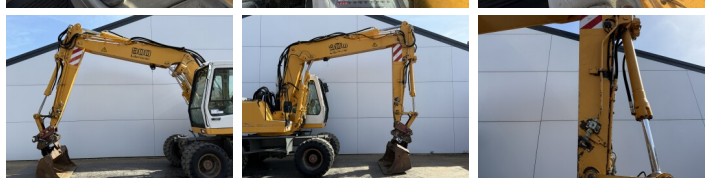

Banden / Rupsen

30%	30%	10.00-20
40%	30%	10.00-20