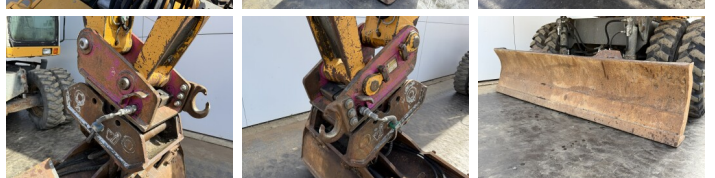

Banden / Rupsen

30%	30%	10.00-20
40%	30%	10.00-20