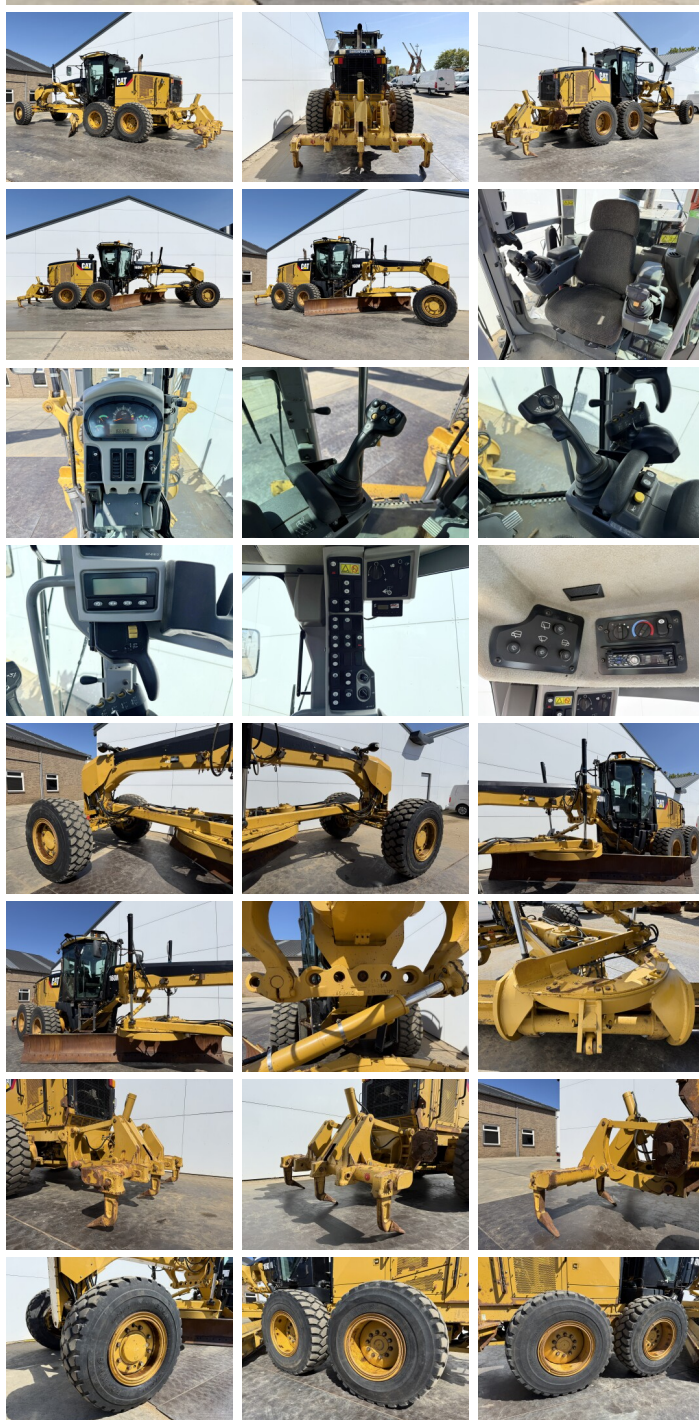

Caterpillar

Caterpillar 160M AWD

€ 74.500???

2010
BM007238
16.695

Algemeen

160M AWD
 Veldhoven, Netherlands
 EPA
 Available at Boss Machinery! This Caterpillar 160M AWD Grader from 2010 has an engine power of 200 kW and counts 16695 operational hours. The total weight of this Caterpillar 160M AWD is 19760 kg and the dimensions are 9.58 x 2.86 x 3.28. Furthermore, this 160M AWD is equipped with Radio, Climate Control, Bluetooth, . The Caterpillar Grader also has a EPA marking. Do you want more information or do you want to try the Caterpillar 160M AWD at our yard? Please let us know.

Maten / Gewichten

9.58 x 2.86 x 3.28
19760

Technische informatie

6x6

Motor informatie

Caterpillar
C9
6
200

Banden / Rupsen

17.5R25
17.5R25