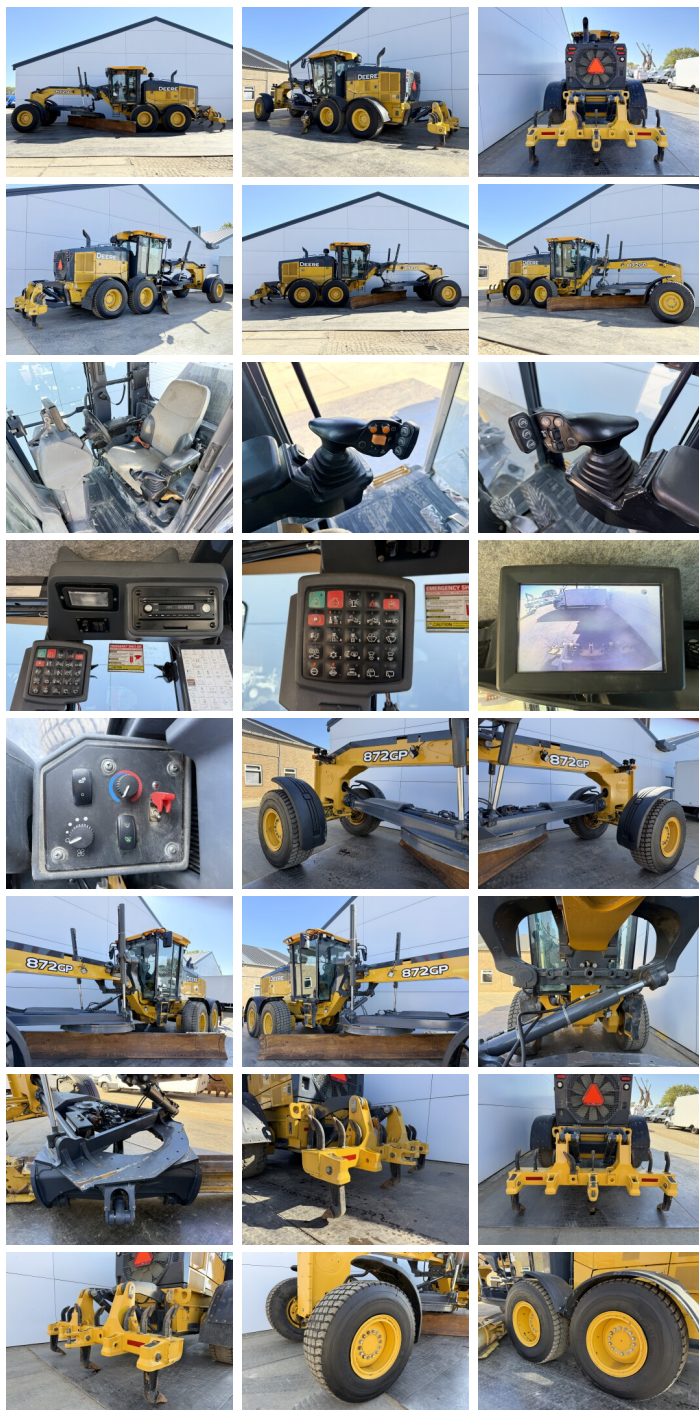

Banden / Rupsen