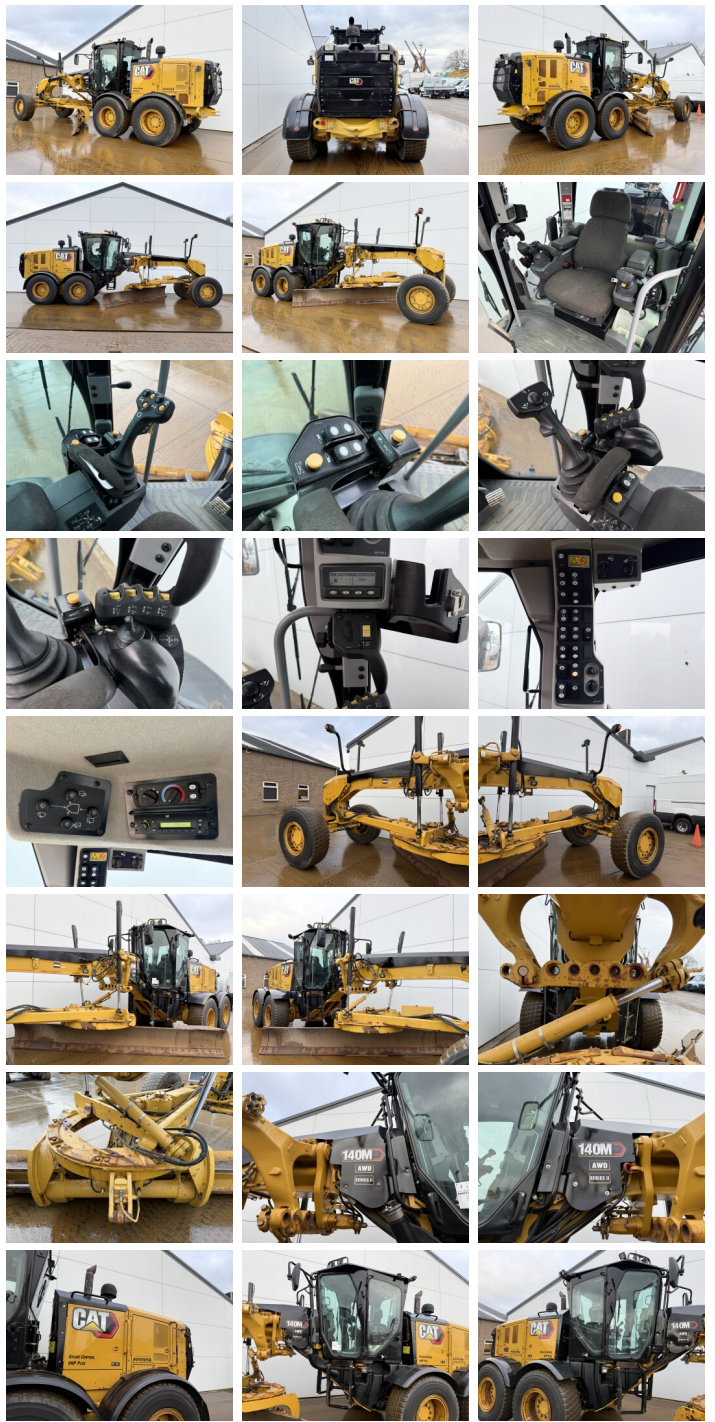

Caterpillar

Caterpillar 140M2 VHP AWD 6x6

€ 84.500???

???

2012
BM007139

Algemeen

?????
?????
Certificaat

140M2 VHP AWD 6x6
Veldhoven, Netherlands
EPA
Available at Boss Machinery! This Caterpillar 140M2 VHP AWD 6x6 Grader from 2012 has an engine power of 197 kW and counts 0 operational hours. The total weight of this Caterpillar 140M2 VHP AWD 6x6 is 17680 kg and the dimensions are 8.75 x 2.90 x 3.40. Furthermore, this 140M2 VHP AWD 6x6 is equipped with Camera, Radio, Bluetooth, ??????, Climate Control, AdBlue, ??????. The Caterpillar Grader also has a EPA marking. Do you want more information or do you want to try the Caterpillar 140M2 VHP AWD 6x6 at our yard? Please let us know.

BOSS

MACHINERY

Banden / Rupsen

30%	30%	17.5R25 Good Year
30%	30%	17.5R25 Good Year
30%	30%	17.5R25 Good Year

Opties

Camera

Radio

Bluetooth