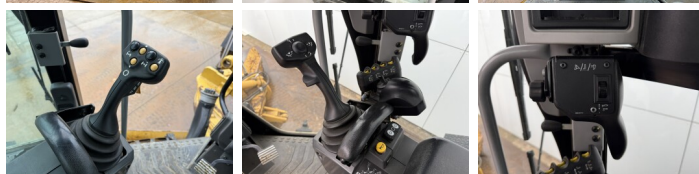

Algemeen

???? 140M3
?????? Veldhoven, Netherlands
Certificaat EPA

Available at Boss Machinery! This Caterpillar 140M3 Grader from 2018 has an engine power of 189 kW and counts 8892 operational hours. The total weight of this Caterpillar 140M3 is 17680 kg and the dimensions are 8.91 x 2.88 x 3.49. Furthermore, this 140M3 is equipped with Radio, Bluetooth, ??????, Climate Control, AdBlue, Camera, ??????. The Caterpillar Grader also has a EPA marking. Do you want more information or do you want to try the Caterpillar 140M3 at our yard? Please let us know.