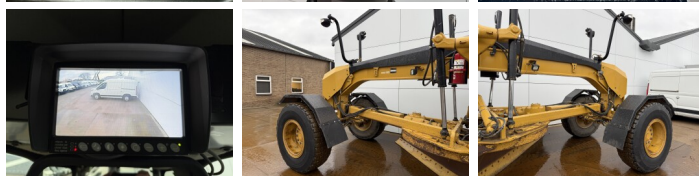

Technische informatie

????? 6x4