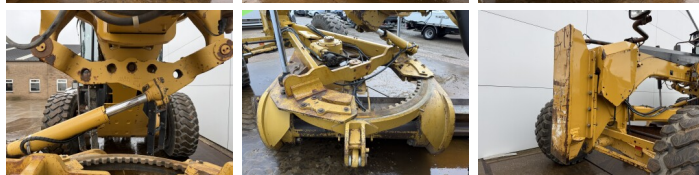

Banden / Rupsen

60% 60%
40% 40%
40% 40%

20.5R25
20.5R25
20.5R25