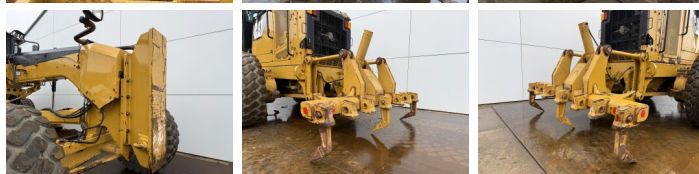

Banden / Rupsen

60% 60%
40% 40%
40% 40%

20.5R25
20.5R25
20.5R25