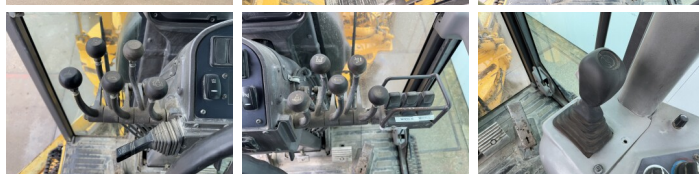

Volvo

Volvo G990

€ 51.500???

2008
BM006229
12.184

Algemeen

G990
Veldhoven, Netherlands
Available at Boss Machinery! This Volvo G990 Grader from 2008 has an engine power of 202 kW and counts 12184 operational hours. The total weight of this Volvo G990 is 21390 kg and the dimensions are 10.10 x 2.85 x 3.51. Furthermore, this G990 is equipped with Radio, . Do you want more information or do you want to try the Volvo G990 at our yard? Please let us know.

Maten / Gewichten

10.10 x 2.85 x 3.51
Blade Width 4.85m
21390

Technische informatie

6x4

Motor informatie

Volvo
D9B
6
202

Banden / Rupsen

16.00R24
16.00R24
16.00R24