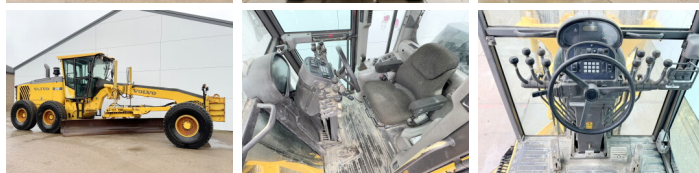

Volvo

Volvo G990

€ 51.500???

2008
BM006229
12.184

Algemeen

G990
Veldhoven, Netherlands
Available at Boss Machinery! This Volvo G990 Grader from 2008 has an engine power of 202 kW and counts 12184 operational hours. The total weight of this Volvo G990 is 21390 kg and the dimensions are 10.10 x 2.85 x 3.51. Furthermore, this G990 is equipped with Radio, . Do you want more information or do you want to try the Volvo G990 at our yard? Please let us know.

Maten / Gewichten

10.10 x 2.85 x 3.51
Blade Width 4.85m
21390

Technische informatie

6x4

Motor informatie

Volvo
D9B
6
202

Banden / Rupsen

16.00R24
16.00R24
16.00R24