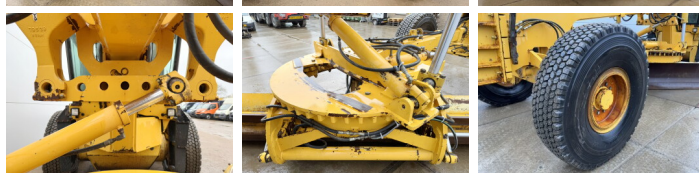

Volvo

Volvo G990

€ 51.500???

2008
BM006229
12.184

Algemeen

G990
Veldhoven, Netherlands
Available at Boss Machinery! This Volvo G990 Grader from 2008 has an engine power of 202 kW and counts 12184 operational hours. The total weight of this Volvo G990 is 21390 kg and the dimensions are 10.10 x 2.85 x 3.51. Furthermore, this G990 is equipped with Radio, . Do you want more information or do you want to try the Volvo G990 at our yard? Please let us know.

Maten / Gewichten

10.10 x 2.85 x 3.51
Blade Width 4.85m
21390

Technische informatie

6x4

Motor informatie

Volvo
D9B
6
202

Banden / Rupsen

16.00R24
16.00R24
16.00R24