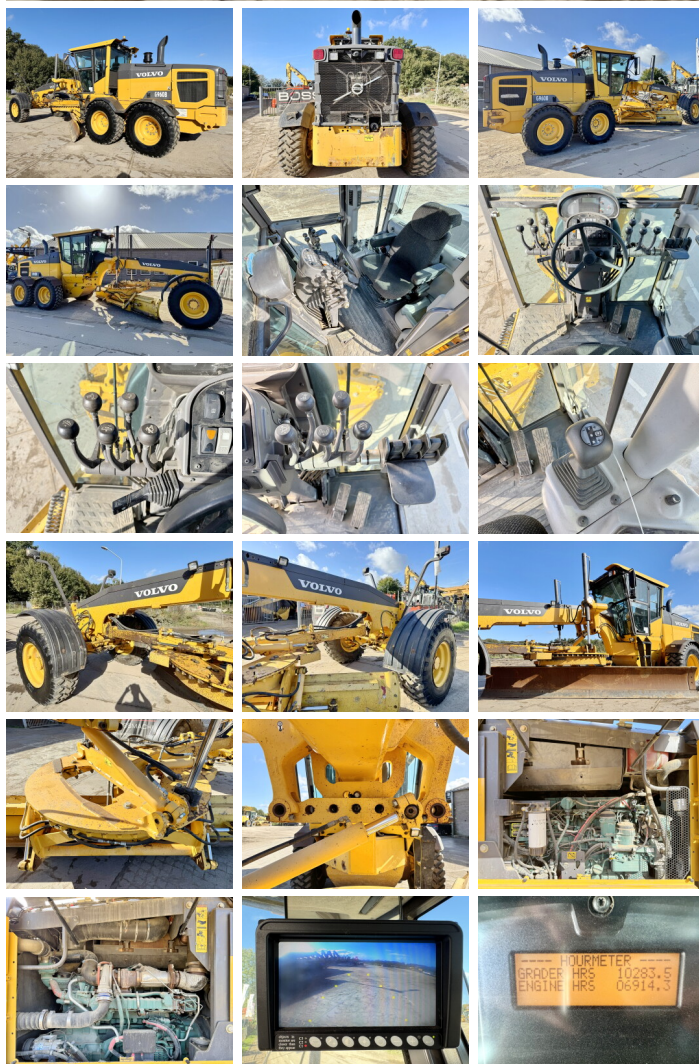

Algemeen

???? G960B
?????? Veldhoven, Netherlands
Certificaat EPA

Available at Boss Machinery! This Volvo G960B Grader from 2014 has an engine power of 191 kW and counts 10283 operational hours. The total weight of this Volvo G960B is 17970 kg and the dimensions are 9.30 x 2.70 x 3.30. Furthermore, this G960B is equipped with Beacon, ??????, Radio, Heated Mirrors, Backup alarm, Camera. The Volvo Grader also has a EPA marking. Do you want more information or do you want to try the Volvo G960B at our yard? Please let us know.