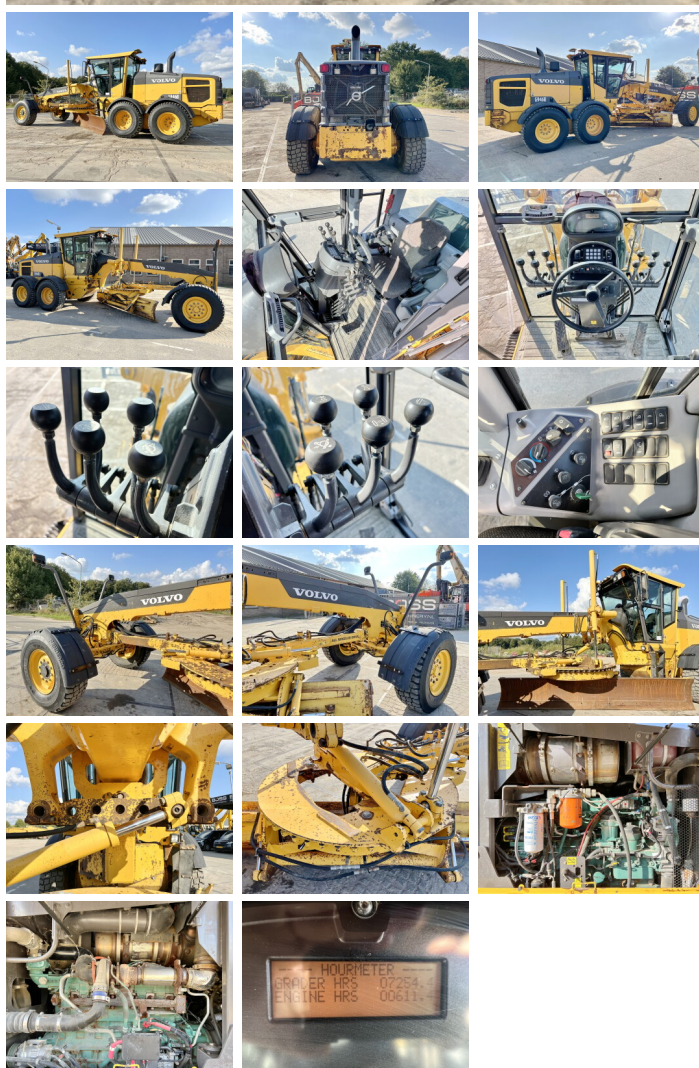

## Algemeen

G946B 6x6  
 Veldhoven, Netherlands  
 EPA  
 Available at Boss Machinery! This Volvo G946B 6x6 Grader from 2013 has an engine power of 191 kW and counts 7254 operational hours. The total weight of this Volvo G946B 6x6 is 17500 kg and the dimensions are 9.35 x 2.82 x 3.23. Furthermore, this G946B 6x6 is equipped with Backup alarm, Radio, Beacon, Heated Mirrors. The Volvo Grader also has a EPA marking. Do you want more information or do you want to try the Volvo G946B 6x6 at our yard? Please let us know.

## Banden / Rupsen

50% 50% 17.5R25  
 80% 80% 17.5R25

— HOURMETER —  
 GRADER HRS 07254  
 ENGINE HRS 00611

80% 80%

17.5R25