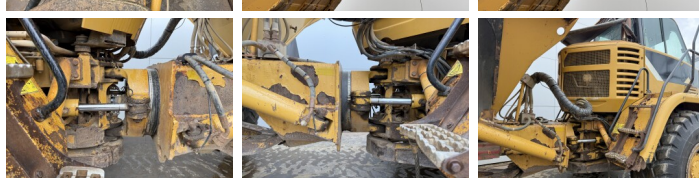

Caterpillar

Caterpillar 725

€ 44.500???

2007
 BM007765
 18.102

Algemeen

725
 Veldhoven, Netherlands
 CE
 Available at Boss Machinery! This Caterpillar 725 Dump Truck from 2007 has an engine power of 227 kW and counts 18102 operational hours. The total weight of this Caterpillar 725 is 22260 kg and the dimensions are 9.97 x 2.90 x 3.41. Furthermore, this 725 is equipped with Camera, Body heating, Bluetooth, Radio, etc. The Caterpillar Dump Truck also has a CE marking. Do you want more information or do you want to try the Caterpillar 725 at our yard? Please let us know.

Maten / Gewichten

9.97 x 2.90 x 3.41
 22260

Technische informatie

6x6

Motor informatie

Caterpillar
 C11
 6
 227

Banden / Rupsen

23.5R25
 23.5R25