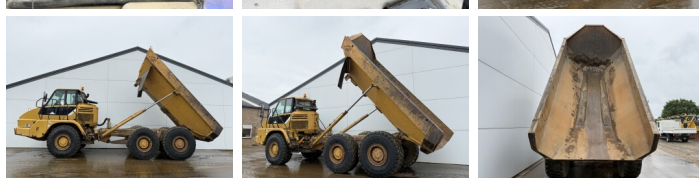

Caterpillar

Caterpillar 725

€ 44.500???

2007
 BM007765
 18.102

Algemeen

725
 Veldhoven, Netherlands
 CE
 Available at Boss Machinery! This Caterpillar 725 Dump Truck from 2007 has an engine power of 227 kW and counts 18102 operational hours. The total weight of this Caterpillar 725 is 22260 kg and the dimensions are 9.97 x 2.90 x 3.41. Furthermore, this 725 is equipped with Camera, Body heating, Bluetooth, Radio, etc. The Caterpillar Dump Truck also has a CE marking. Do you want more information or do you want to try the Caterpillar 725 at our yard? Please let us know.

Maten / Gewichten

9.97 x 2.90 x 3.41
 22260

Technische informatie

6x6

Motor informatie

Caterpillar
 C11
 6
 227

Banden / Rupsen

23.5R25
 23.5R25