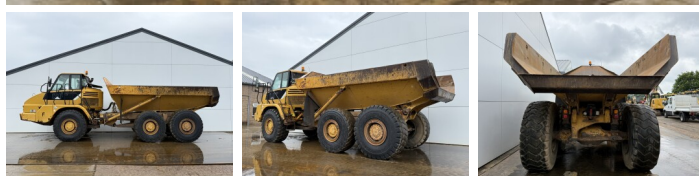

Caterpillar

Caterpillar 725

€ 44.500???

2007
 BM007765
 18.102

Algemeen

725
 Veldhoven, Netherlands
 CE
 Available at Boss Machinery! This Caterpillar 725 Dump Truck from 2007 has an engine power of 227 kW and counts 18102 operational hours. The total weight of this Caterpillar 725 is 22260 kg and the dimensions are 9.97 x 2.90 x 3.41. Furthermore, this 725 is equipped with Camera, Body heating, Bluetooth, Radio, etc. The Caterpillar Dump Truck also has a CE marking. Do you want more information or do you want to try the Caterpillar 725 at our yard? Please let us know.

Maten / Gewichten

9.97 x 2.90 x 3.41
 22260

Technische informatie

6x6

Motor informatie

Caterpillar
 C11
 6
 227

Banden / Rupsen

23.5R25
 23.5R25