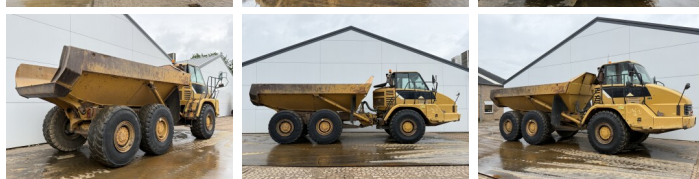

Caterpillar

Caterpillar 725

€ 44.500???

2007
 BM007765
 18.102

Algemeen

725
 Veldhoven, Netherlands
 CE
 Available at Boss Machinery! This Caterpillar 725 Dump Truck from 2007 has an engine power of 227 kW and counts 18102 operational hours. The total weight of this Caterpillar 725 is 22260 kg and the dimensions are 9.97 x 2.90 x 3.41. Furthermore, this 725 is equipped with Camera, Body heating, Bluetooth, Radio, etc. The Caterpillar Dump Truck also has a CE marking. Do you want more information or do you want to try the Caterpillar 725 at our yard? Please let us know.

Maten / Gewichten

9.97 x 2.90 x 3.41
 22260

Technische informatie

6x6

Motor informatie

Caterpillar
 C11
 6
 227

Banden / Rupsen

23.5R25
 23.5R25