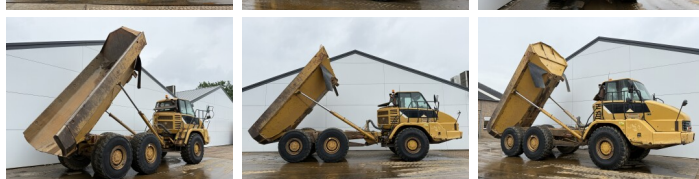

Caterpillar

Caterpillar 725

€ 44.500???

2007
 BM007765
 18.102

Algemeen

725
 Veldhoven, Netherlands
 CE
 Available at Boss Machinery! This Caterpillar 725 Dump Truck from 2007 has an engine power of 227 kW and counts 18102 operational hours. The total weight of this Caterpillar 725 is 22260 kg and the dimensions are 9.97 x 2.90 x 3.41. Furthermore, this 725 is equipped with Camera, Body heating, Bluetooth, Radio, etc. The Caterpillar Dump Truck also has a CE marking. Do you want more information or do you want to try the Caterpillar 725 at our yard? Please let us know.

Maten / Gewichten

9.97 x 2.90 x 3.41
 22260

Technische informatie

6x6

Motor informatie

Caterpillar
 C11
 6
 227

Banden / Rupsen

23.5R25
 23.5R25