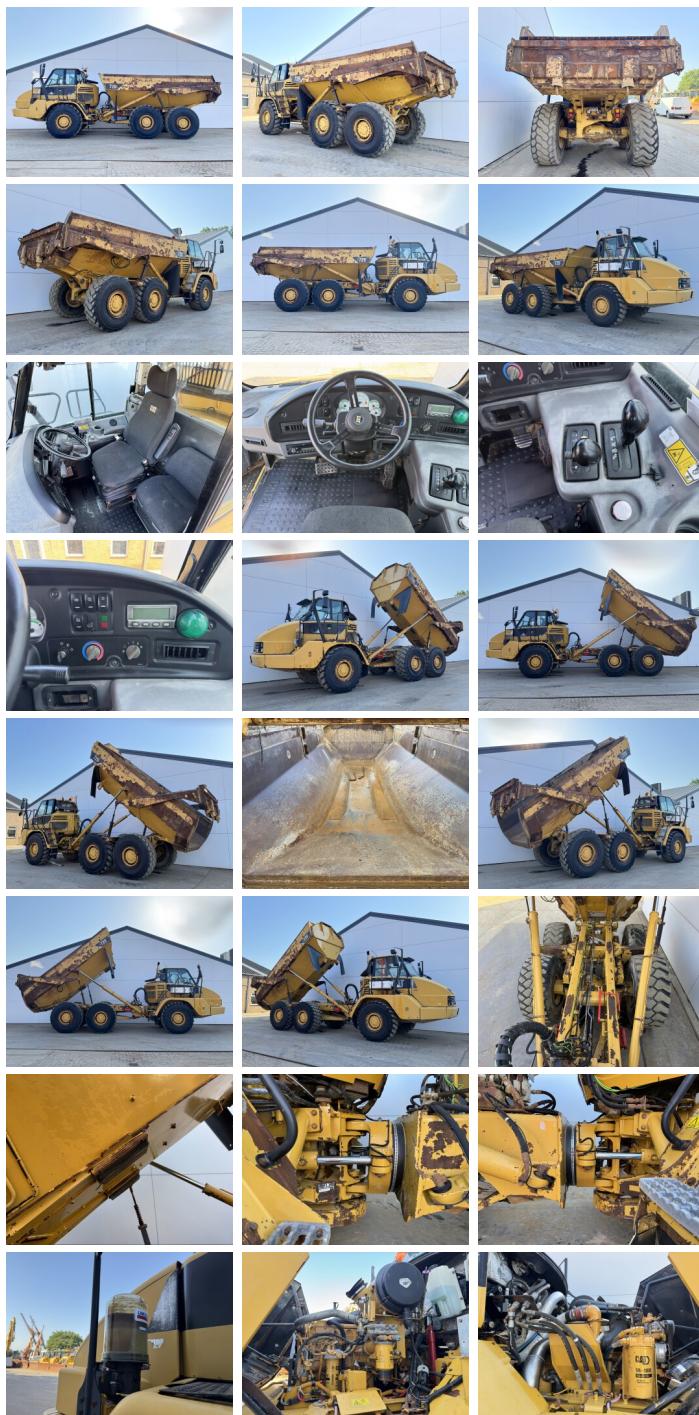

Caterpillar

Caterpillar 725

€ 52.500???

2011
 BM007722
 10.042

Algemeen

725
 Veldhoven, Netherlands
 Dutch vehicle
 Certificaat CE

Available at Boss Machinery! This Caterpillar 725 Dump Truck from 2011 has an engine power of 227 kW and counts 10042 operational hours. Always worked in The Netherlands. The total weight of this Caterpillar 725 is 22260 kg and the dimensions are 10.08 x 3.00 x 3.48. Furthermore, this 725 is equipped with Radio, Bluetooth, Body heating, The Caterpillar Dump Truck also has a CE marking. Do you want more information or do you want to try the Caterpillar 725 at our yard? Please let us know.

Maten / Gewichten

10.08 x 3.00 x 3.48
 22260

Technische informatie

6x6

Motor informatie

Caterpillar
 C11
 6
 227

Banden / Rupsen

20%	20%	23.5R25
10%	10%	23.5R25
10%	10%	23.5R25