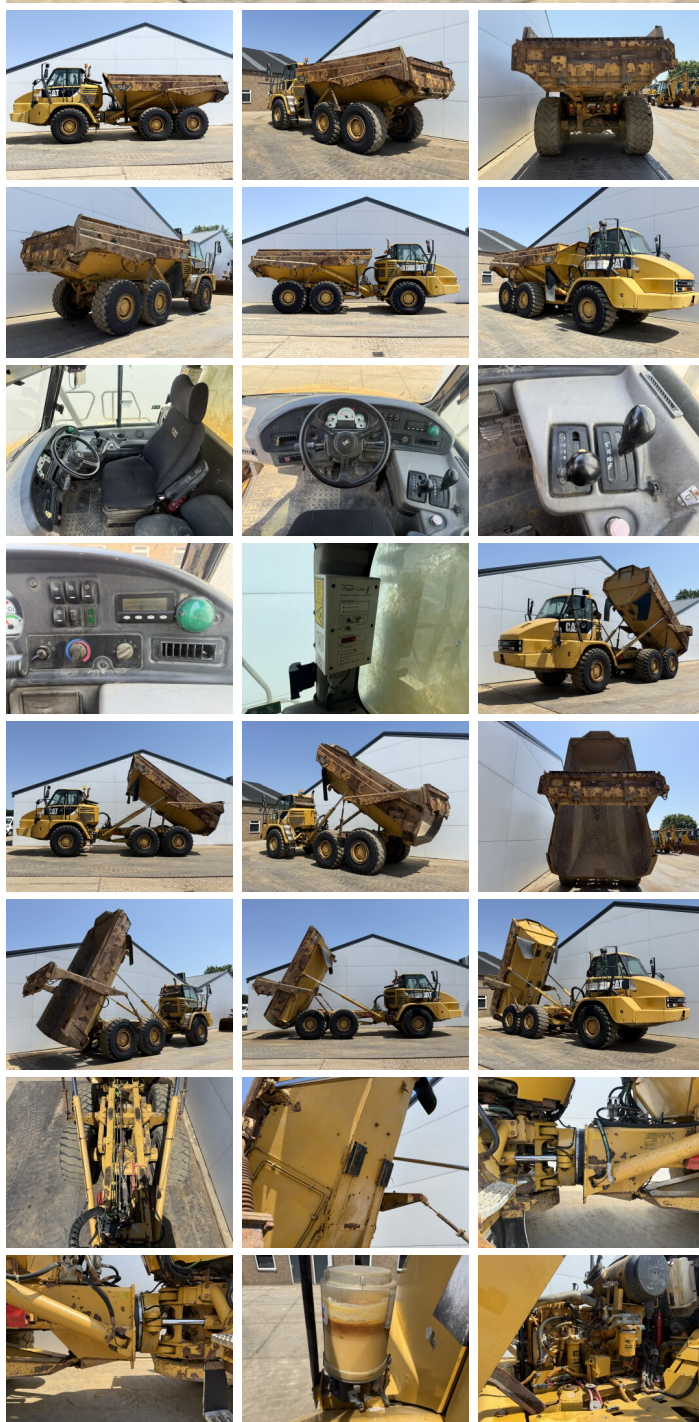

Caterpillar

Caterpillar 725

€ 52.500???

2011
 BM007723
 9.407

Algemeen

725
 Veldhoven, Netherlands
 CE
 Available at Boss Machinery! This Caterpillar 725 Dump Truck from 2011 has an engine power of 227 kW and counts 9407 operational hours. The total weight of this Caterpillar 725 is 22260 kg and the dimensions are 10.13 x 3.05 x 3.48. Furthermore, this 725 is equipped with Body heating, CE marking. Do you want more information or do you want to try the Caterpillar 725 at our yard? Please let us know.

Maten / Gewichten

22260
 10.13 x 3.05 x 3.48

Technische informatie

6x6

Motor informatie

Caterpillar
 C11
 6
 227

Banden / Rupsen

23.5R25
 23.5R25