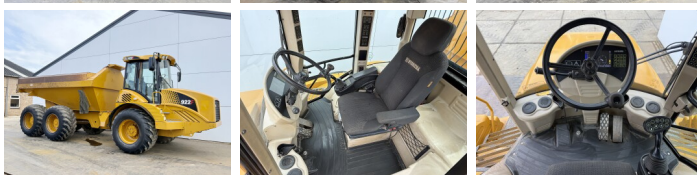

Hydrema

Hydrema 922F

€ 64.500???

2016
BM007658
7.741

Algemeen

922F
Veldhoven, Netherlands
CE
Available at Boss Machinery! This Hydrema 922F Dump Truck from 2016 has an engine power of 218 kW and counts 7741 operational hours. The total weight of this Hydrema 922F is 16700 kg and the dimensions are 9.15 x 3.19 x 3.35. Furthermore, this 922F is equipped with Camera, Radio, Climate Control. The Hydrema Dump Truck also has a CE marking. Do you want more information or do you want to try the Hydrema 922F at our yard? Please let us know.

Maten / Gewichten

9.15 x 3.19 x 3.35
16700

Technische informatie

6x6

Motor informatie

Cummings
QSB6.7
6
218

Banden / Rupsen

800/45-30.5
800/45-30.5