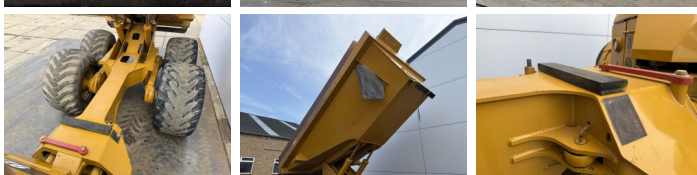

Hydrema

Hydrema 922F

€ 64.500???

2016
BM007658
7.741

Algemeen

922F
Veldhoven, Netherlands
CE
Available at Boss Machinery! This Hydrema 922F Dump Truck from 2016 has an engine power of 218 kW and counts 7741 operational hours. The total weight of this Hydrema 922F is 16700 kg and the dimensions are 9.15 x 3.19 x 3.35. Furthermore, this 922F is equipped with Camera, Radio, Climate Control. The Hydrema Dump Truck also has a CE marking. Do you want more information or do you want to try the Hydrema 922F at our yard? Please let us know.

Maten / Gewichten

9.15 x 3.19 x 3.35
16700

Technische informatie

6x6

Motor informatie

Cummings
QSB6.7
6
218

Banden / Rupsen

800/45-30.5
800/45-30.5