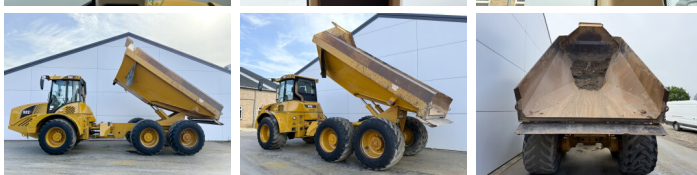

Hydrema

Hydrema 922F

€ 64.500???

2016
BM007658
7.741

Algemeen

922F
Veldhoven, Netherlands
CE
Available at Boss Machinery! This Hydrema 922F Dump Truck from 2016 has an engine power of 218 kW and counts 7741 operational hours. The total weight of this Hydrema 922F is 16700 kg and the dimensions are 9.15 x 3.19 x 3.35. Furthermore, this 922F is equipped with Camera, Radio, Climate Control. The Hydrema Dump Truck also has a CE marking. Do you want more information or do you want to try the Hydrema 922F at our yard? Please let us know.

Maten / Gewichten

9.15 x 3.19 x 3.35
16700

Technische informatie

6x6

Motor informatie

Cummings
QSB6.7
6
218

Banden / Rupsen

800/45-30.5
800/45-30.5