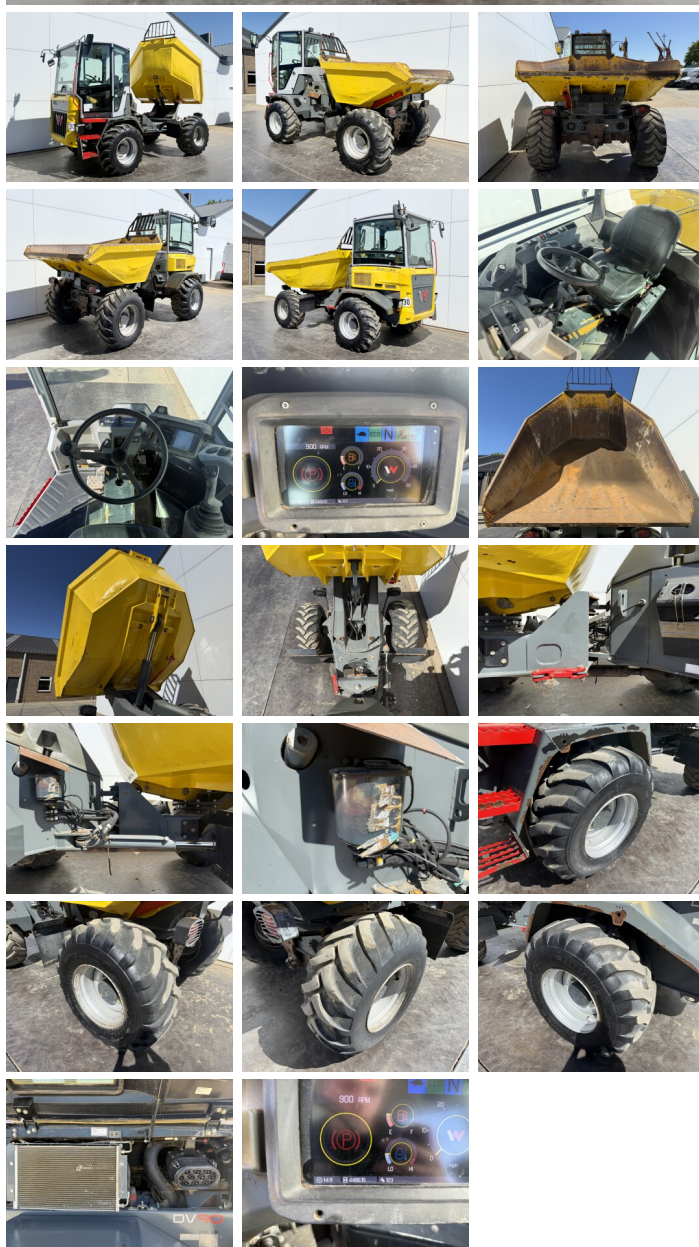

# Wacker Neuson DV90 SWIVEL

€ 36.500???

2019  
BM007508  
4.486

## Algemeen

DV90 SWIVEL  
Veldhoven, Netherlands  
CE + EPA  
Available at Boss Machinery! This Wacker Neuson DV90 SWIVEL Dump Truck from 2019 has an engine power of 55 kW and counts 4486 operational hours. The total weight of this Wacker Neuson DV90 SWIVEL is 5444 kg and the dimensions are 4.82 x 3.37 x 3.00. Furthermore, this DV90 SWIVEL is equipped with. The Wacker Neuson Dump Truck also has a CE + EPA marking. Do you want more information or do you want to try the Wacker Neuson DV90 SWIVEL at our yard? Please let us know.