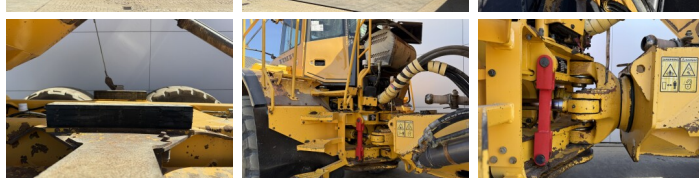

Volvo

Volvo A40D

€ 47.500???

2006
BM007436
26.131

Algemeen

A40D
Veldhoven, Netherlands
CE
Available at Boss Machinery! This Volvo A40D Dump Truck from 2006 has an engine power of 309 kW and counts 26131 operational hours. The total weight of this Volvo A40D is 31270 kg and the dimensions are 11.68 x 3.45 x 3.53. Furthermore, this A40D is equipped with Heated Seat, Radio. The Volvo Dump Truck also has a CE marking. Do you want more information or do you want to try the Volvo A40D at our yard? Please let us know.

Maten / Gewichten

11.68 x 3.45 x 3.53
31270

Technische informatie

6x6

Motor informatie

Volvo
D12
6
309

Banden / Rupsen

29.5R25
29.5R25
29.5R25