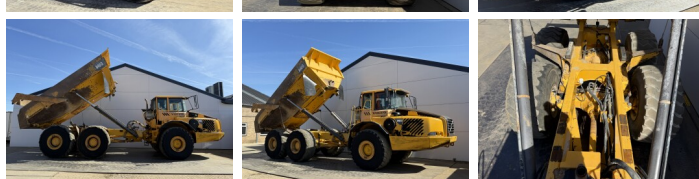

Volvo

Volvo A40D

€ 47.500???

2006
BM007436
26.131

Algemeen

A40D
Veldhoven, Netherlands
CE
Available at Boss Machinery! This Volvo A40D Dump Truck from 2006 has an engine power of 309 kW and counts 26131 operational hours. The total weight of this Volvo A40D is 31270 kg and the dimensions are 11.68 x 3.45 x 3.53. Furthermore, this A40D is equipped with Heated Seat, Radio. The Volvo Dump Truck also has a CE marking. Do you want more information or do you want to try the Volvo A40D at our yard? Please let us know.

Maten / Gewichten

11.68 x 3.45 x 3.53
31270

Technische informatie

6x6

Motor informatie

Volvo
D12
6
309

Banden / Rupsen

29.5R25
29.5R25
29.5R25