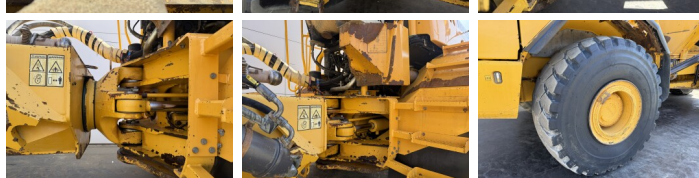

Volvo

Volvo A40D

€ 47.500???

2006
BM007436
26.131

Algemeen

A40D
Veldhoven, Netherlands
CE
Available at Boss Machinery! This Volvo A40D Dump Truck from 2006 has an engine power of 309 kW and counts 26131 operational hours. The total weight of this Volvo A40D is 31270 kg and the dimensions are 11.68 x 3.45 x 3.53. Furthermore, this A40D is equipped with Heated Seat, Radio. The Volvo Dump Truck also has a CE marking. Do you want more information or do you want to try the Volvo A40D at our yard? Please let us know.

Maten / Gewichten

11.68 x 3.45 x 3.53
31270

Technische informatie

6x6

Motor informatie

Volvo
D12
6
309

Banden / Rupsen

29.5R25
29.5R25
29.5R25