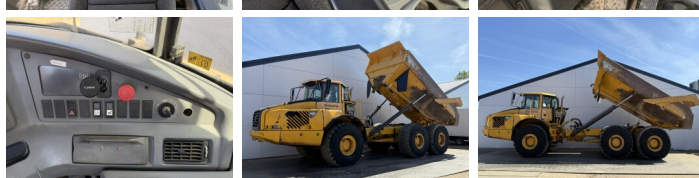

Volvo

Volvo A40D

€ 47.500???

2006
BM007436
26.131

Algemeen

A40D
Veldhoven, Netherlands
CE
Available at Boss Machinery! This Volvo A40D Dump Truck from 2006 has an engine power of 309 kW and counts 26131 operational hours. The total weight of this Volvo A40D is 31270 kg and the dimensions are 11.68 x 3.45 x 3.53. Furthermore, this A40D is equipped with Heated Seat, Radio. The Volvo Dump Truck also has a CE marking. Do you want more information or do you want to try the Volvo A40D at our yard? Please let us know.

Maten / Gewichten

11.68 x 3.45 x 3.53
31270

Technische informatie

6x6

Motor informatie

Volvo
D12
6
309

Banden / Rupsen

29.5R25
29.5R25
29.5R25