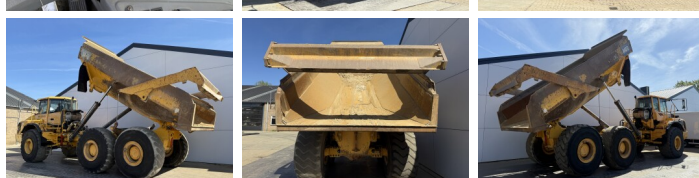

Volvo

Volvo A40D

€ 47.500???

2006
BM007436
26.131

Algemeen

A40D
Veldhoven, Netherlands
CE
Available at Boss Machinery! This Volvo A40D Dump Truck from 2006 has an engine power of 309 kW and counts 26131 operational hours. The total weight of this Volvo A40D is 31270 kg and the dimensions are 11.68 x 3.45 x 3.53. Furthermore, this A40D is equipped with Heated Seat, Radio. The Volvo Dump Truck also has a CE marking. Do you want more information or do you want to try the Volvo A40D at our yard? Please let us know.

Maten / Gewichten

11.68 x 3.45 x 3.53
31270

Technische informatie

6x6

Motor informatie

Volvo
D12
6
309

Banden / Rupsen

29.5R25
29.5R25
29.5R25