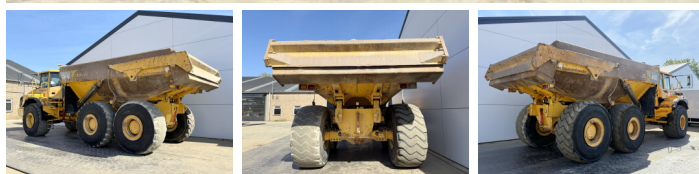

Volvo

Volvo A40D

€ 47.500???

2006
BM007436
26.131

Algemeen

A40D
Veldhoven, Netherlands
CE
Available at Boss Machinery! This Volvo A40D Dump Truck from 2006 has an engine power of 309 kW and counts 26131 operational hours. The total weight of this Volvo A40D is 31270 kg and the dimensions are 11.68 x 3.45 x 3.53. Furthermore, this A40D is equipped with Heated Seat, Radio. The Volvo Dump Truck also has a CE marking. Do you want more information or do you want to try the Volvo A40D at our yard? Please let us know.

Maten / Gewichten

11.68 x 3.45 x 3.53
31270

Technische informatie

6x6

Motor informatie

Volvo
D12
6
309

Banden / Rupsen

29.5R25
29.5R25
29.5R25