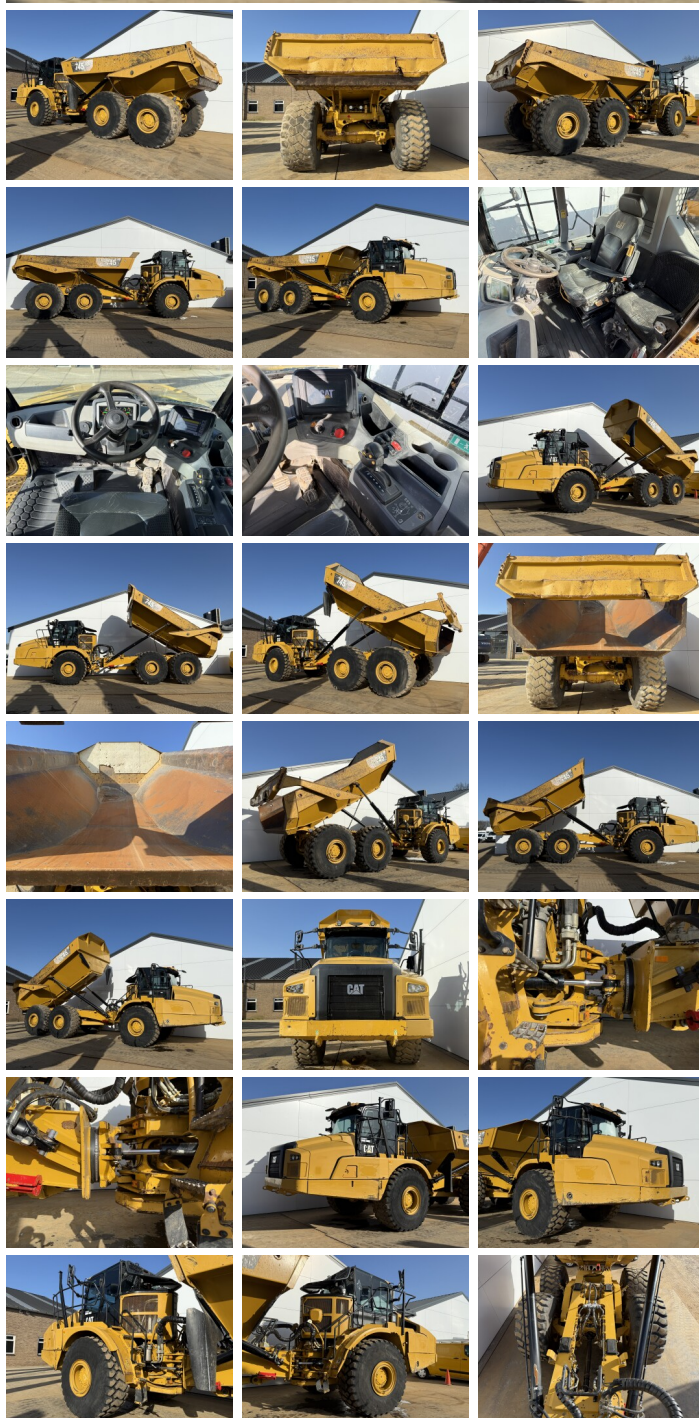

Banden / Rupsen