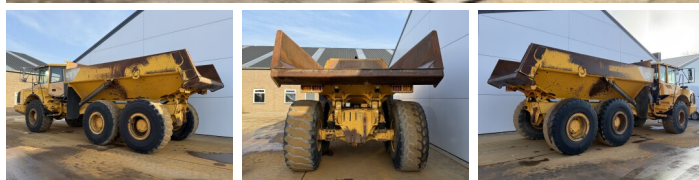

Volvo

Volvo A25E

€ 59.500???

???	2007
???	BM07391
???	24.385

Algemeen

???	A25E
???	Veldhoven, Netherlands
Certificaat	CE

Available at Boss Machinery! This Volvo A25E Dump Truck from 2007 has an engine power of 223 kW and counts 24385 operational hours. The total weight of this Volvo A25E is 21560 kg and the dimensions are 10.31 x 2.87 x 3.42. Furthermore, this A25E is equipped with Radio, Bluetooth, Heated Seat, ????, Body heating, Camera. The Volvo Dump Truck also has a CE marking. Do you want more information or do you want to try the Volvo A25E at our yard? Please let us know.

Maten / Gewichten

???	10.31 x 2.87 x 3.42
???	21560

Technische informatie

???	6x6
-----	-----

Motor informatie

???	Volvo
???	D9B
???	6
???	223

Banden / Rupsen

30%	30%	23.5R25
20%	20%	23.5R25

20% 20%

23.5R25

Opties

Radio

Bluetooth

Heated Seat

?????\?????

Body heating