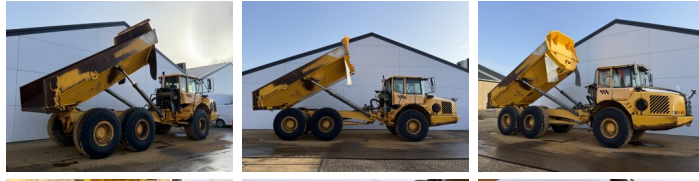

Volvo

Volvo A25E

€ 59.500???

???	2007
???	BM07391
???	24.385

Algemeen

???	A25E
???	Veldhoven, Netherlands
Certificaat	CE

Available at Boss Machinery! This Volvo A25E Dump Truck from 2007 has an engine power of 223 kW and counts 24385 operational hours. The total weight of this Volvo A25E is 21560 kg and the dimensions are 10.31 x 2.87 x 3.42. Furthermore, this A25E is equipped with Radio, Bluetooth, Heated Seat, ????, Body heating, Camera. The Volvo Dump Truck also has a CE marking. Do you want more information or do you want to try the Volvo A25E at our yard? Please let us know.

Maten / Gewichten

???	10.31 x 2.87 x 3.42
???	21560

Technische informatie

???	6x6
-----	-----

Motor informatie

???	Volvo
???	D9B
???	6
???	223

Banden / Rupsen

30%	30%	23.5R25
20%	20%	23.5R25

20% 20%

23.5R25

Opties

Radio

Bluetooth

Heated Seat

?????\?????

Body heating