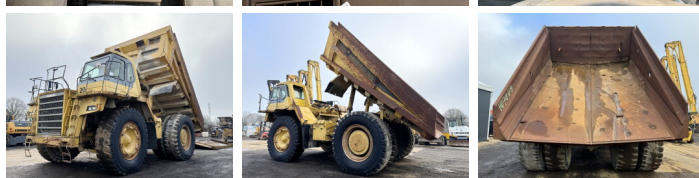

Komatsu

Komatsu HD785-3

€ 45.000???

1991
BM007211
29.548

Algemeen

HD785-3
Veldhoven, Netherlands
CE
Available at Boss Machinery! This Komatsu HD785-3 Dump Truck from 1991 has an engine power of 605 kW and counts 29548 operational hours. The total weight of this Komatsu HD785-3 is 61200 kg and the dimensions are 10.30 x 5.20 x 4.62. Furthermore, this HD785-3 is equipped with Camera. The Komatsu Dump Truck also has a CE marking. Do you want more information or do you want to try the Komatsu HD785-3 at our yard? Please let us know.

Maten / Gewichten

61200
10.30 x 5.20 x 4.62

Technische informatie

4x4

Motor informatie

Komatsu
SA12V140
12
605

Banden / Rupsen

31/90R49
31/90R49