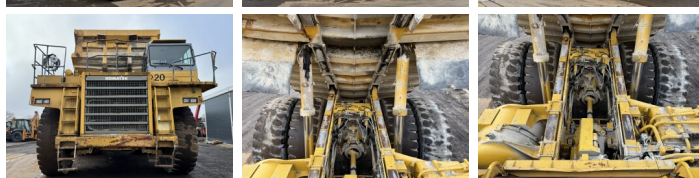

Komatsu

Komatsu HD785-3

€ 45.000???

1991
BM007211
29.548

Algemeen

HD785-3
Veldhoven, Netherlands
CE
Available at Boss Machinery! This Komatsu HD785-3 Dump Truck from 1991 has an engine power of 605 kW and counts 29548 operational hours. The total weight of this Komatsu HD785-3 is 61200 kg and the dimensions are 10.30 x 5.20 x 4.62. Furthermore, this HD785-3 is equipped with Camera. The Komatsu Dump Truck also has a CE marking. Do you want more information or do you want to try the Komatsu HD785-3 at our yard? Please let us know.

Maten / Gewichten

61200
10.30 x 5.20 x 4.62

Technische informatie

4x4

Motor informatie

Komatsu
SA12V140
12
605

Banden / Rupsen

31/90R49
31/90R49