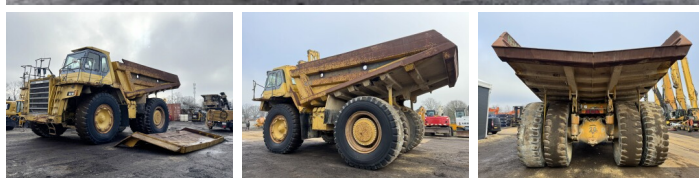

Komatsu

Komatsu HD785-3

€ 45.000???

1991
BM007211
29.548

Algemeen

HD785-3
Veldhoven, Netherlands
CE
Available at Boss Machinery! This Komatsu HD785-3 Dump Truck from 1991 has an engine power of 605 kW and counts 29548 operational hours. The total weight of this Komatsu HD785-3 is 61200 kg and the dimensions are 10.30 x 5.20 x 4.62. Furthermore, this HD785-3 is equipped with Camera. The Komatsu Dump Truck also has a CE marking. Do you want more information or do you want to try the Komatsu HD785-3 at our yard? Please let us know.

Maten / Gewichten

61200
10.30 x 5.20 x 4.62

Technische informatie

4x4

Motor informatie

Komatsu
SA12V140
12
605

Banden / Rupsen

31/90R49
31/90R49