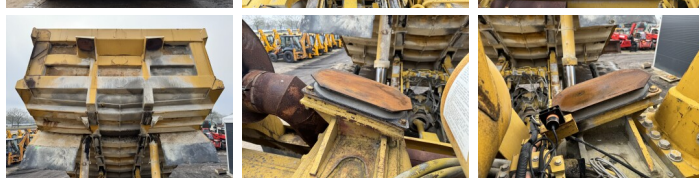

Komatsu

Komatsu HD785-3

€ 45.000???

1991
BM007211
29.548

Algemeen

HD785-3
Veldhoven, Netherlands
CE
Available at Boss Machinery! This Komatsu HD785-3 Dump Truck from 1991 has an engine power of 605 kW and counts 29548 operational hours. The total weight of this Komatsu HD785-3 is 61200 kg and the dimensions are 10.30 x 5.20 x 4.62. Furthermore, this HD785-3 is equipped with Camera. The Komatsu Dump Truck also has a CE marking. Do you want more information or do you want to try the Komatsu HD785-3 at our yard? Please let us know.

Maten / Gewichten

61200
10.30 x 5.20 x 4.62

Technische informatie

4x4

Motor informatie

Komatsu
SA12V140
12
605

Banden / Rupsen

31/90R49
31/90R49