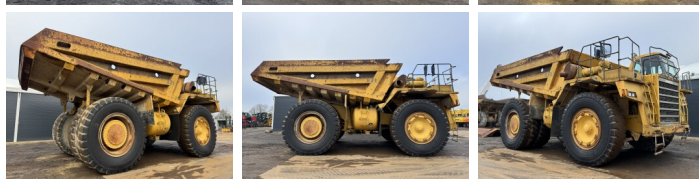

Komatsu

Komatsu HD785-3

€ 45.000???

1991
BM007211
29.548

Algemeen

HD785-3
Veldhoven, Netherlands
CE
Available at Boss Machinery! This Komatsu HD785-3 Dump Truck from 1991 has an engine power of 605 kW and counts 29548 operational hours. The total weight of this Komatsu HD785-3 is 61200 kg and the dimensions are 10.30 x 5.20 x 4.62. Furthermore, this HD785-3 is equipped with Camera. The Komatsu Dump Truck also has a CE marking. Do you want more information or do you want to try the Komatsu HD785-3 at our yard? Please let us know.

Maten / Gewichten

61200
10.30 x 5.20 x 4.62

Technische informatie

4x4

Motor informatie

Komatsu
SA12V140
12
605

Banden / Rupsen

31/90R49
31/90R49