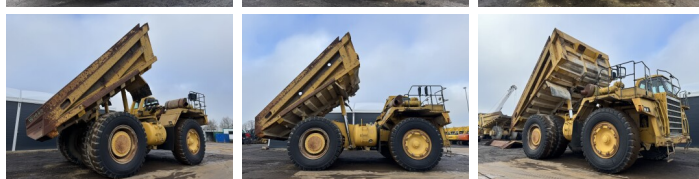

Komatsu

Komatsu HD785-3

€ 45.000???

1991
BM007211
29.548

Algemeen

HD785-3
Veldhoven, Netherlands
CE
Available at Boss Machinery! This Komatsu HD785-3 Dump Truck from 1991 has an engine power of 605 kW and counts 29548 operational hours. The total weight of this Komatsu HD785-3 is 61200 kg and the dimensions are 10.30 x 5.20 x 4.62. Furthermore, this HD785-3 is equipped with Camera. The Komatsu Dump Truck also has a CE marking. Do you want more information or do you want to try the Komatsu HD785-3 at our yard? Please let us know.

Maten / Gewichten

61200
10.30 x 5.20 x 4.62

Technische informatie

4x4

Motor informatie

Komatsu
SA12V140
12
605

Banden / Rupsen

31/90R49
31/90R49